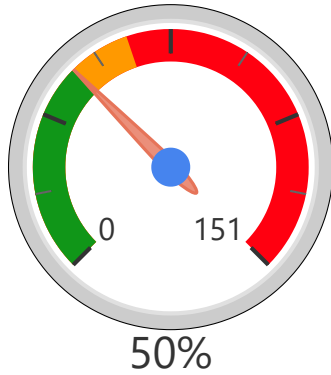

Site Size

● Site Size (Ac) ● Avg Site Size By Panel

Facility Size

● Facility Size (Sf) ● Avg Facility Size By Panel

Current FCI

System FCI

Operating Cost Per Square Foot

● Operating Cost/Sf ● Average Operating Cost (AOC)/Sf