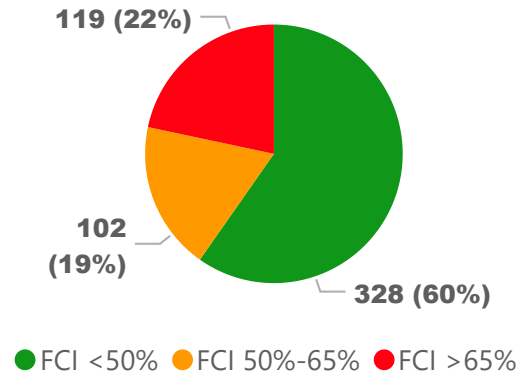

Site Size

● Site Size (Ac) ● Avg Site Size By Panel

Facility Size

● Facility Size (Sf) ● Avg Facility Size By Panel

Current FCI

System FCI

Operating Cost Per Square Foot

● Operating Cost/Sf ● Average Operating Cost (AOC)/Sf

Backlog Per Square Foot

● Backlog/Sf ● Average Backlog (AB)/Sf

429

School Capacity

457

Enrollment

107%

2020 Utilization Rate