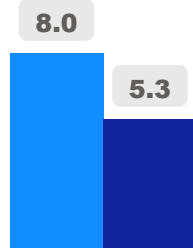

Site Size

● Site Size (Ac) ● Avg Site Size By Panel