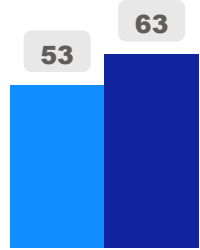

# Pleasant View Middle School

Pleasant View Middle School

6-8

Elementary

Ward 13

James Li

## Building Age

● Building Age ● Avg Building Age By Panel