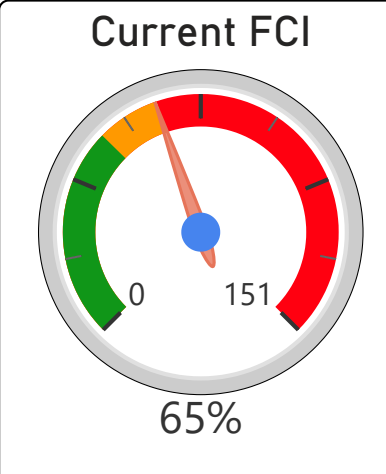

Steelesview Public School

Steelesview Public School

JK-5 Elementary Ward 13 James Li

384
School Capacity

250
Enrollment

65%
2020 Utilization Rate

261
2025 Proj Enrollment

68%
2025 Utilization Rate

[Go To Google Map](#)

Bing