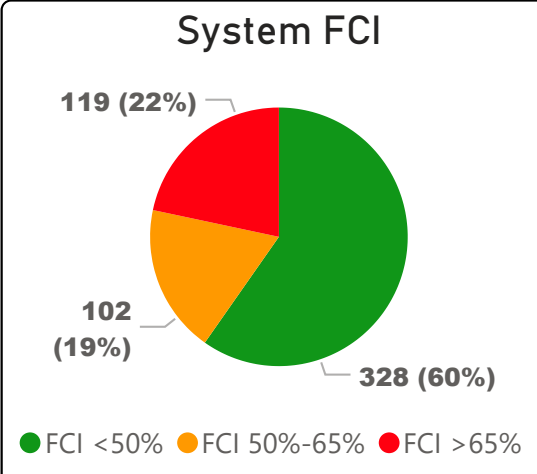

Steelesview Public School

Steelesview Public School

JK-5 Elementary Ward 13 James Li

384
School Capacity

250
Enrollment

65%
2020 Utilization Rate

261
2025 Proj Enrollment

68%
2025 Utilization Rate