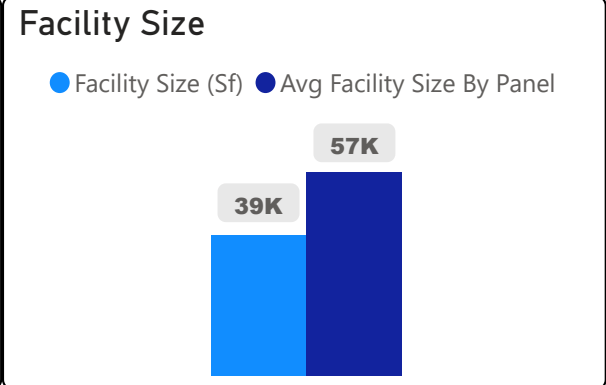

Steelesview Public School

Steelesview Public School

JK-5 Elementary Ward 13 James Li

384
School Capacity

250
Enrollment

65%
2020 Utilization Rate

261
2025 Proj Enrollment

68%
2025 Utilization Rate