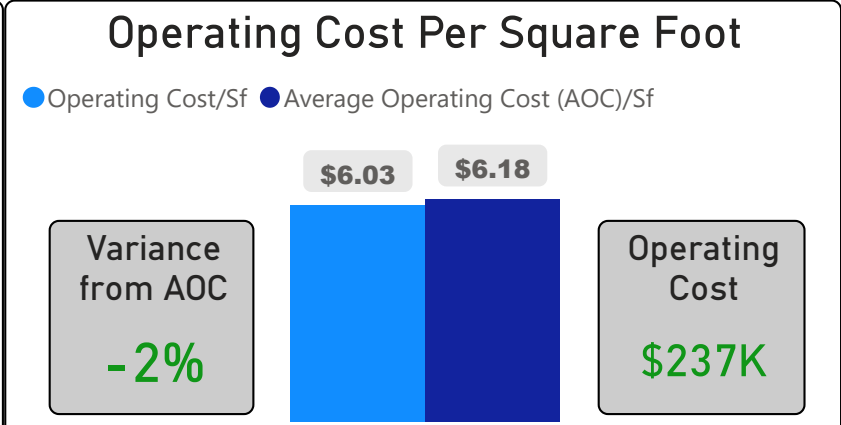

Steelesview Public School

Steelesview Public School

JK-5 Elementary Ward 13 James Li

384
School Capacity

250
Enrollment

65%
2020 Utilization Rate

261
2025 Proj Enrollment

68%
2025 Utilization Rate