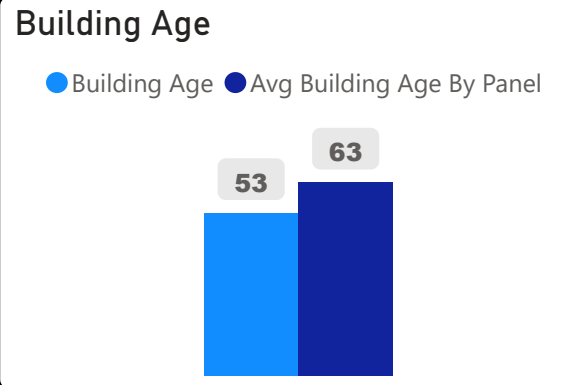

Steelesview Public School

Steelesview Public School

JK-5 Elementary Ward 13 James Li

384
School Capacity

250
Enrollment

65%
2020 Utilization Rate

261
2025 Proj Enrollment

68%
2025 Utilization Rate