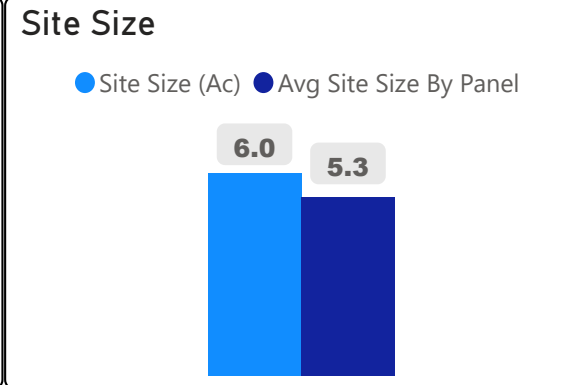

Steelesview Public School

Steelesview Public School

JK-5 Elementary Ward 13 James Li

384
School Capacity

250
Enrollment

65%
2020 Utilization Rate

261
2025 Proj Enrollment

68%
2025 Utilization Rate