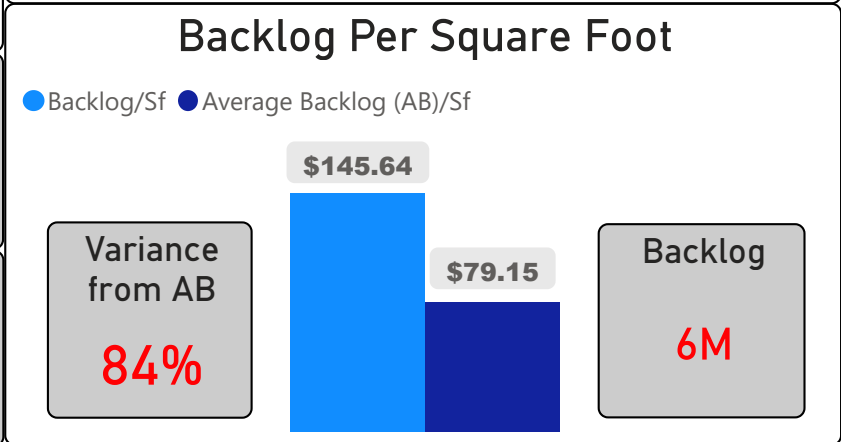

Steelesview Public School

Steelesview Public School

JK-5 Elementary Ward 13 James Li

384
School Capacity

250
Enrollment

65%
2020 Utilization Rate

261
2025 Proj Enrollment

68%
2025 Utilization Rate