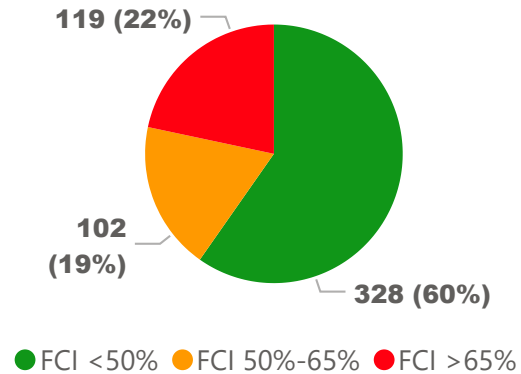

Site Size

● Site Size (Ac) ● Avg Site Size By Panel

Facility Size

● Facility Size (Sf) ● Avg Facility Size By Panel

Current FCI

System FCI

Operating Cost Per Square Foot

● Operating Cost/Sf ● Average Operating Cost (AOC)/Sf

Backlog Per Square Foot

● Backlog/Sf ● Average Backlog (AB)/Sf

444

School Capacity

410

Enrollment

92%

2020 Utilization Rate