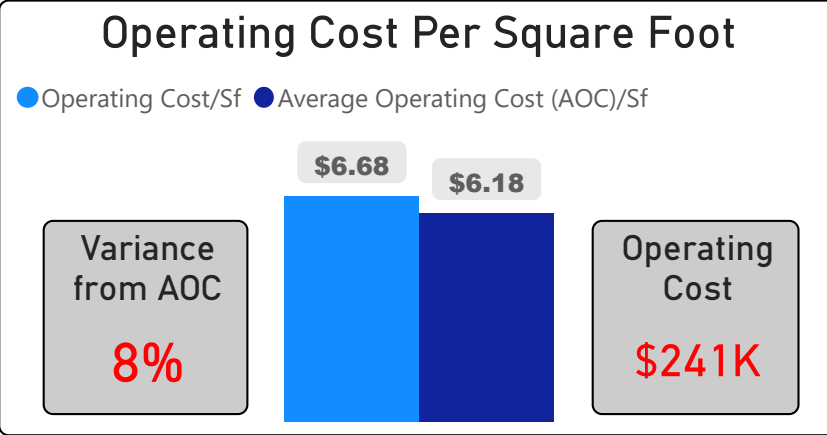

Cassandra Public School

Cassandra Public School

JK-5 Elementary Ward 14 Trixie Doyle

288
School Capacity

289
Enrollment

100%
2020 Utilization Rate

314
2025 Proj Enrollment

109%
2025 Utilization Rate