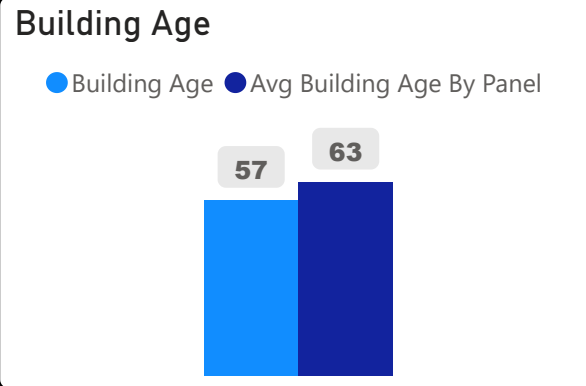

Cassandra Public School

Cassandra Public School

JK-5 Elementary Ward 14 Trixie Doyle

288
School Capacity

289
Enrollment

100%
2020 Utilization Rate

314
2025 Proj Enrollment

109%
2025 Utilization Rate