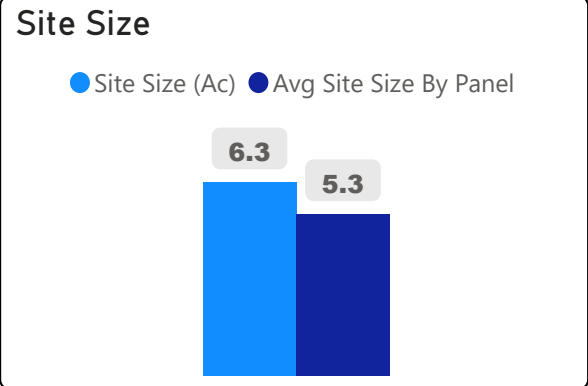

Cassandra Public School

Cassandra Public School

JK-5 Elementary Ward 14 Trixie Doyle

288
School Capacity

289
Enrollment

100%
2020 Utilization Rate

314
2025 Proj Enrollment

109%
2025 Utilization Rate