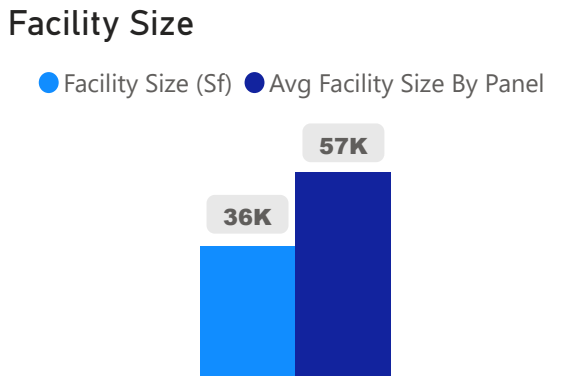

Cassandra Public School

Cassandra Public School

JK-5 Elementary Ward 14 Trixie Doyle

288
School Capacity

289
Enrollment

100%
2020 Utilization Rate

314
2025 Proj Enrollment

109%
2025 Utilization Rate