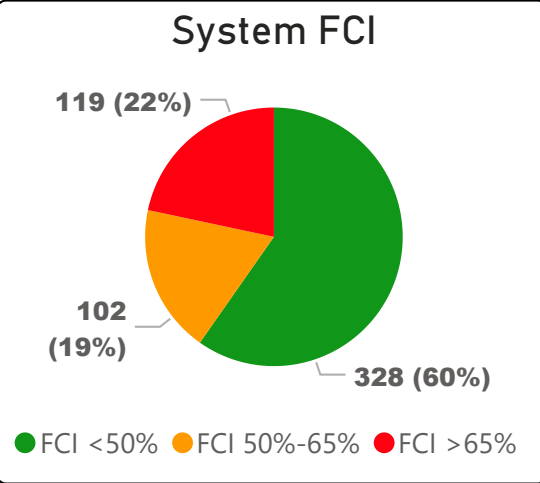

Cassandra Public School

Cassandra Public School

JK-5 Elementary Ward 14 Trixie Doyle

288
School Capacity

289
Enrollment

100%
2020 Utilization Rate

314
2025 Proj Enrollment

109%
2025 Utilization Rate