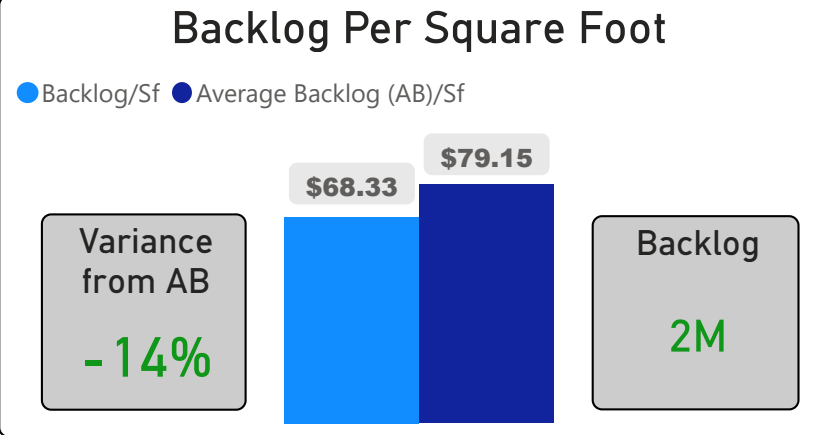

Cassandra Public School

Cassandra Public School

JK-5 Elementary Ward 14 Trixie Doyle

288
School Capacity

289
Enrollment

100%
2020 Utilization Rate

314
2025 Proj Enrollment

109%
2025 Utilization Rate