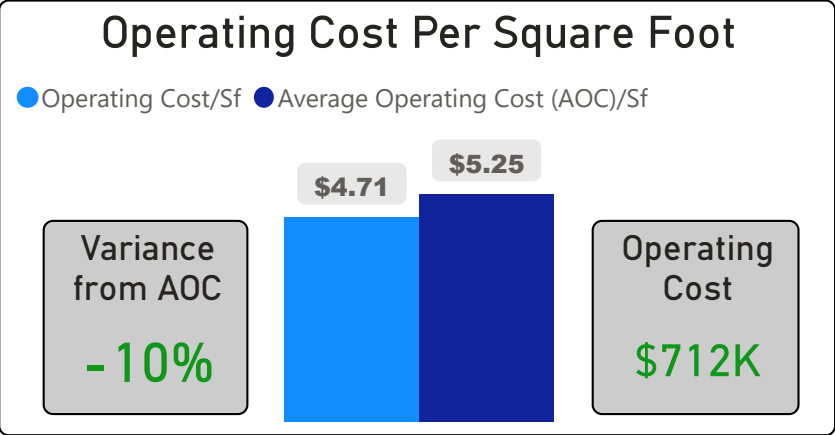

George S Henry Academy

George S Henry Academy

9-12 Secondary Ward 14 Trixie Doyle

840
School Capacity

436
Enrollment

52%
2020 Utilization Rate

479
2025 Proj Enrollment

57%
2025 Utilization Rate