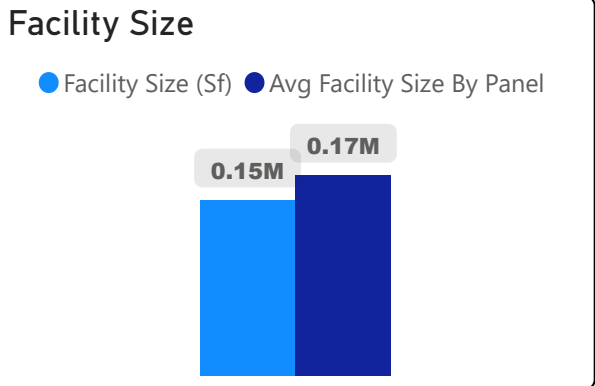

George S Henry Academy

George S Henry Academy

9-12 Secondary Ward 14 Trixie Doyle

840
School Capacity

436
Enrollment

52%
2020 Utilization Rate

479
2025 Proj Enrollment

57%
2025 Utilization Rate