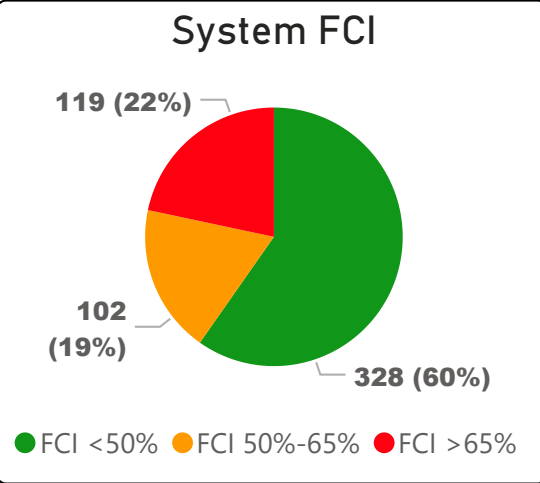

George S Henry Academy

George S Henry Academy

9-12 Secondary Ward 14 Trixie Doyle

840
School Capacity

436
Enrollment

52%
2020 Utilization Rate

479
2025 Proj Enrollment

57%
2025 Utilization Rate