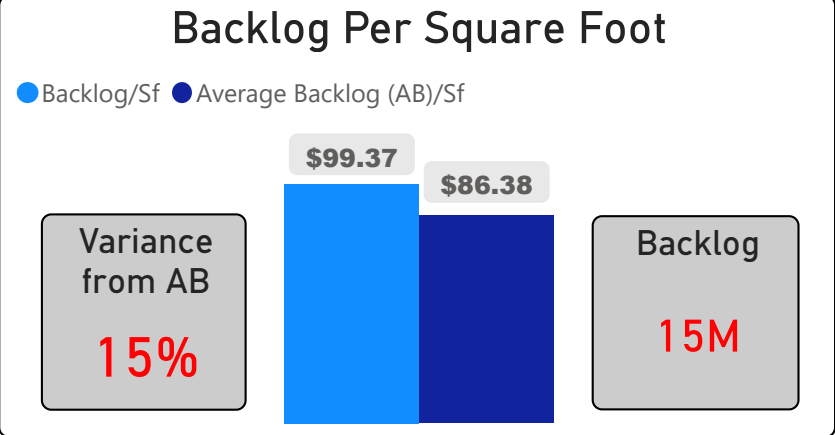

George S Henry Academy

George S Henry Academy

9-12 Secondary Ward 14 Trixie Doyle

840
School Capacity

436
Enrollment

52%
2020 Utilization Rate

479
2025 Proj Enrollment

57%
2025 Utilization Rate