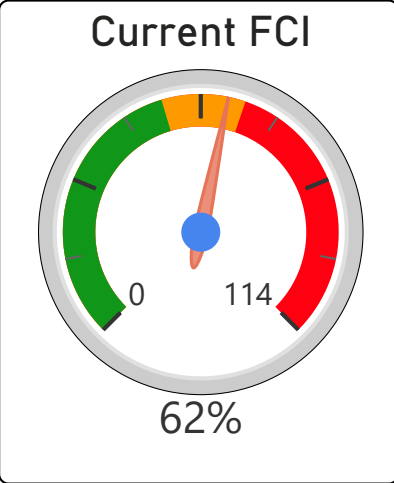

George S Henry Academy

George S Henry Academy

9-12 Secondary Ward 14 Trixie Doyle

840
School Capacity

436
Enrollment

52%
2020 Utilization Rate

479
2025 Proj Enrollment

57%
2025 Utilization Rate

[Go To Google Map](#)

Bing