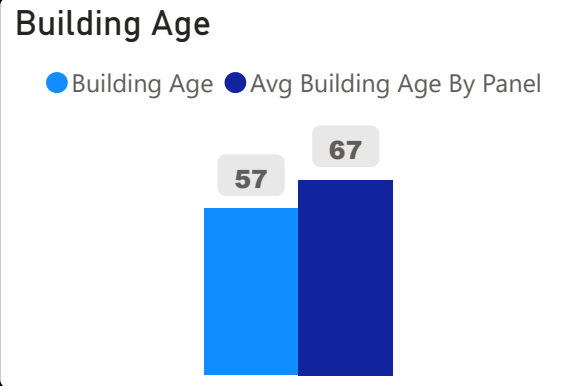

George S Henry Academy

George S Henry Academy

9-12 Secondary Ward 14 Trixie Doyle

840
School Capacity

436
Enrollment

52%
2020 Utilization Rate

479
2025 Proj Enrollment

57%
2025 Utilization Rate