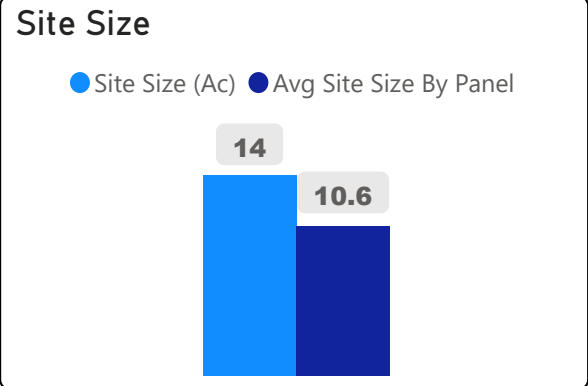

George S Henry Academy

George S Henry Academy

9-12 Secondary Ward 14 Trixie Doyle

840
School Capacity

436
Enrollment

52%
2020 Utilization Rate

479
2025 Proj Enrollment

57%
2025 Utilization Rate