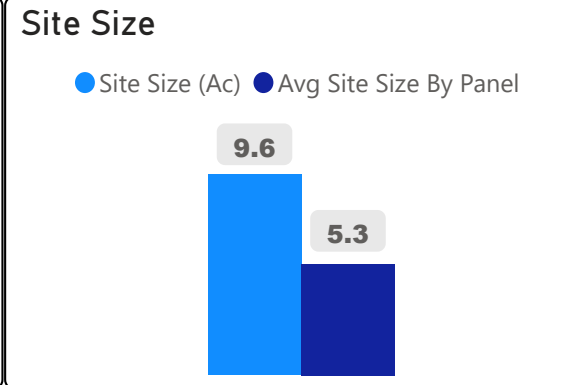

Norman Ingram Public School

Norman Ingram Public School

JK-5 Elementary Ward 14 Trixie Doyle

231
School Capacity

227
Enrollment

98%
2020 Utilization Rate

247
2025 Proj Enrollment

107%
2025 Utilization Rate