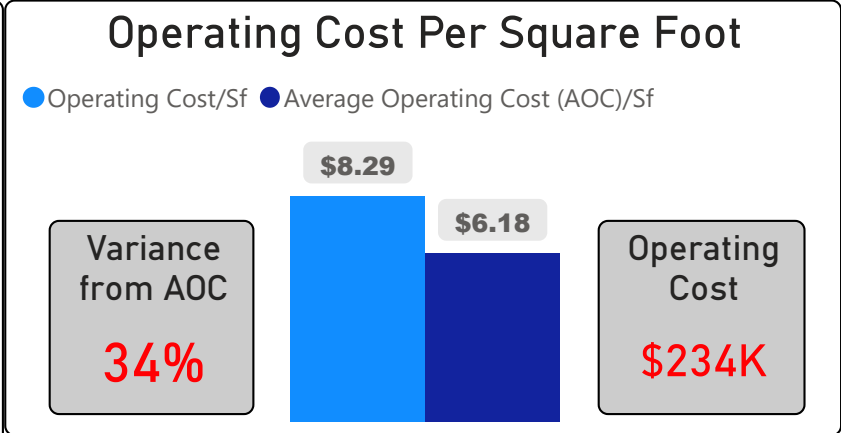

Norman Ingram Public School

Norman Ingram Public School

JK-5 Elementary Ward 14 Trixie Doyle

231
School Capacity

227
Enrollment

98%
2020 Utilization Rate

247
2025 Proj Enrollment

107%
2025 Utilization Rate