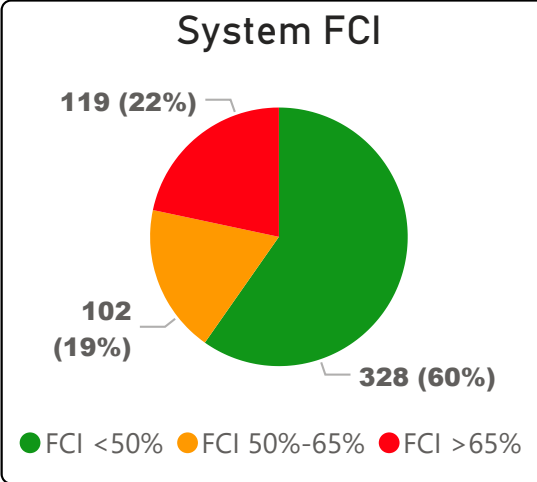

Norman Ingram Public School

Norman Ingram Public School

JK-5 Elementary Ward 14 Trixie Doyle

231
School Capacity

227
Enrollment

98%
2020 Utilization Rate

247
2025 Proj Enrollment

107%
2025 Utilization Rate