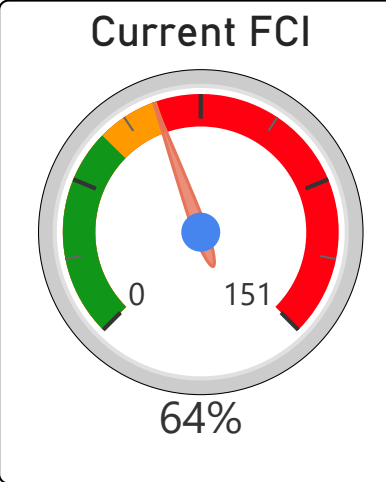

Norman Ingram Public School

Norman Ingram Public School

JK-5 Elementary Ward 14 Trixie Doyle

231
School Capacity

227
Enrollment

98%
2020 Utilization Rate

247
2025 Proj Enrollment

107%
2025 Utilization Rate

[Go To Google Map](#)