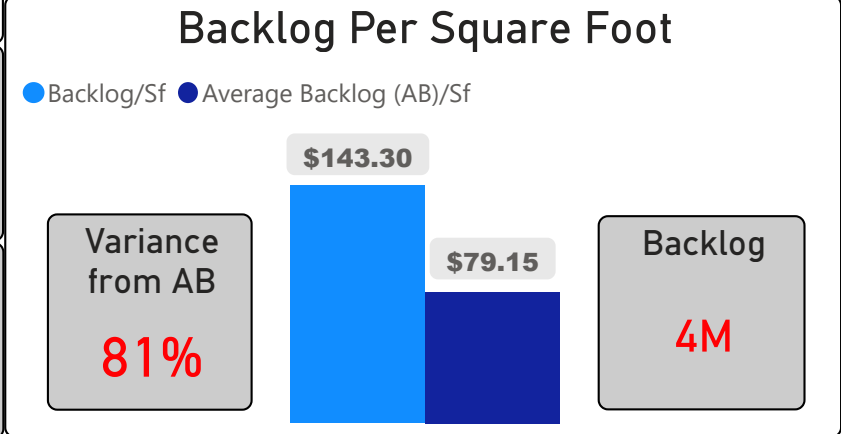

Norman Ingram Public School

Norman Ingram Public School

JK-5 Elementary Ward 14 Trixie Doyle

231
School Capacity

227
Enrollment

98%
2020 Utilization Rate

247
2025 Proj Enrollment

107%
2025 Utilization Rate