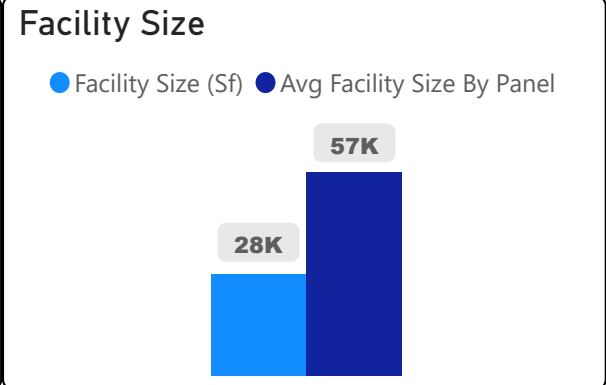

Norman Ingram Public School

Norman Ingram Public School

JK-5 Elementary Ward 14 Trixie Doyle

231
School Capacity

227
Enrollment

98%
2020 Utilization Rate

247
2025 Proj Enrollment

107%
2025 Utilization Rate