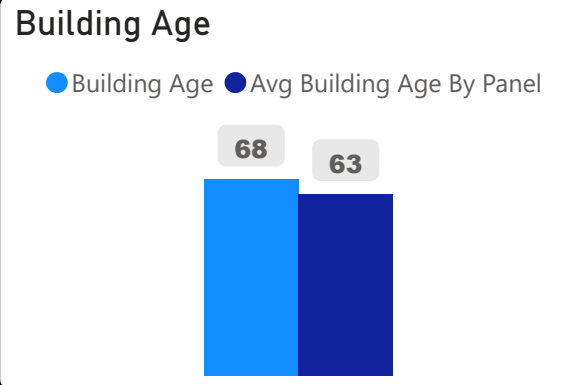

Norman Ingram Public School

Norman Ingram Public School

JK-5 Elementary Ward 14 Trixie Doyle

231
School Capacity

227
Enrollment

98%
2020 Utilization Rate

247
2025 Proj Enrollment

107%
2025 Utilization Rate