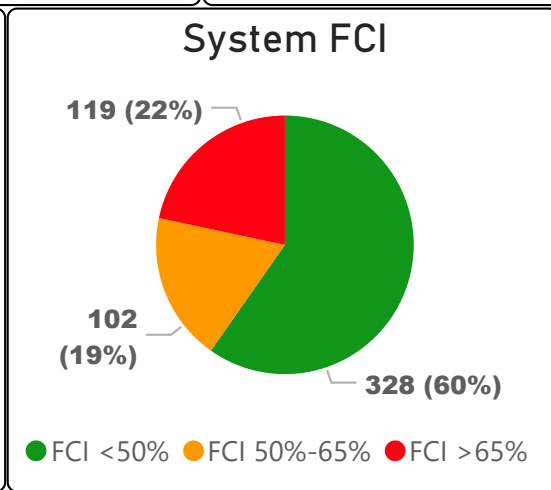

Rene Gordon Health and Wellness Academy

Rene Gordon Health and Wellness A... ▾

JK-5 Elementary Ward 14 Trixie Doyle

398
School Capacity

261
Enrollment

66%
2020 Utilization Rate

233
2025 Proj Enrollment

59%
2025 Utilization Rate