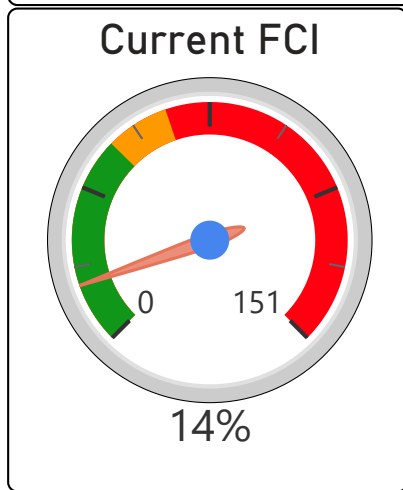

Rene Gordon Health and Wellness Academy

Rene Gordon Health and Wellness A... ▾

JK-5 Elementary Ward 14 Trixie Doyle

398
School Capacity

261
Enrollment

66%
2020 Utilization Rate

233
2025 Proj Enrollment

59%
2025 Utilization Rate