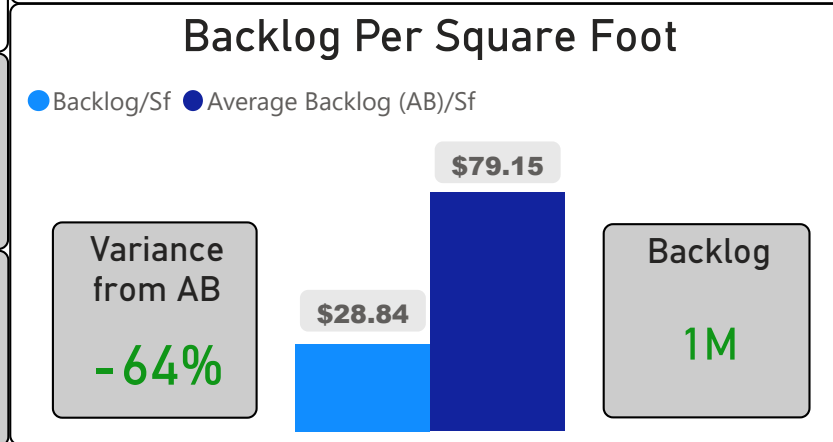

Rene Gordon Health and Wellness Academy

Rene Gordon Health and Wellness A... ▾

JK-5 Elementary Ward 14 Trixie Doyle

398
School Capacity

261
Enrollment

66%
2020 Utilization Rate

233
2025 Proj Enrollment

59%
2025 Utilization Rate