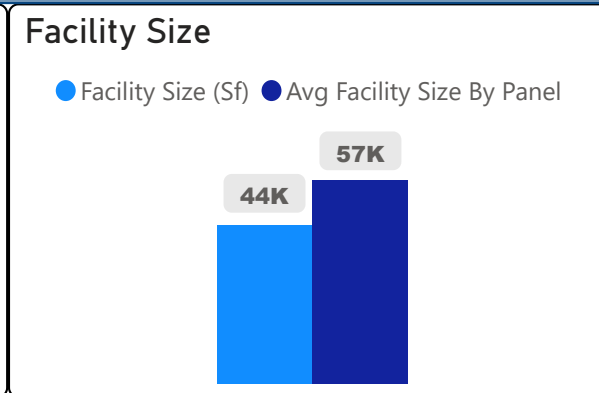

Rene Gordon Health and Wellness Academy

Rene Gordon Health and Wellness A... ▾

JK-5 Elementary Ward 14 Trixie Doyle

398
School Capacity

261
Enrollment

66%
2020 Utilization Rate

233
2025 Proj Enrollment

59%
2025 Utilization Rate