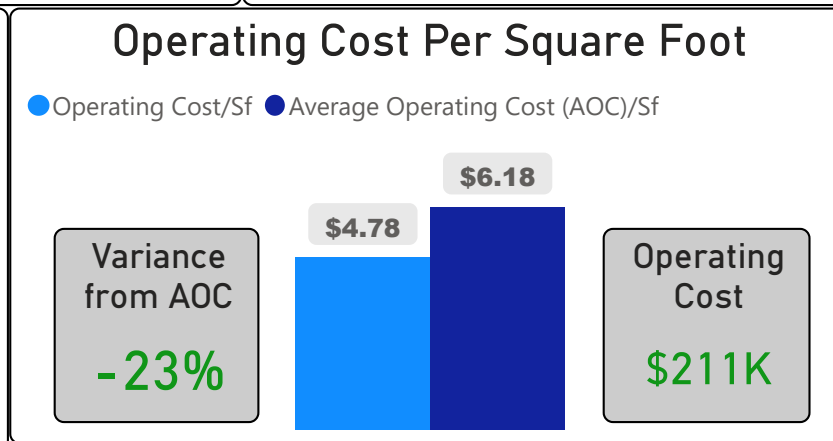

Rene Gordon Health and Wellness Academy

Rene Gordon Health and Wellness A... ▾

JK-5 Elementary Ward 14 Trixie Doyle

398
School Capacity

261
Enrollment

66%
2020 Utilization Rate

233
2025 Proj Enrollment

59%
2025 Utilization Rate