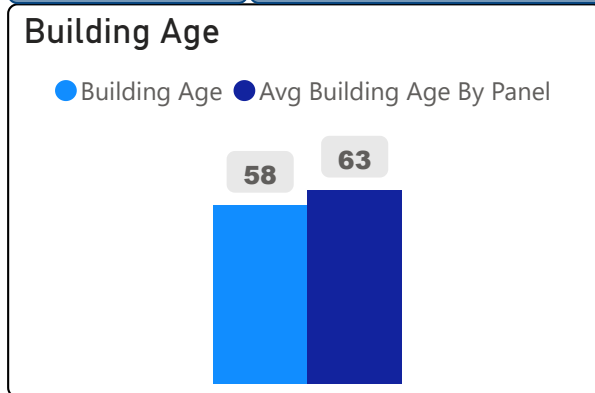

Rene Gordon Health and Wellness Academy

Rene Gordon Health and Wellness A... ▾

JK-5 Elementary Ward 14 Trixie Doyle

398
School Capacity

261
Enrollment

66%
2020 Utilization Rate

233
2025 Proj Enrollment

59%
2025 Utilization Rate