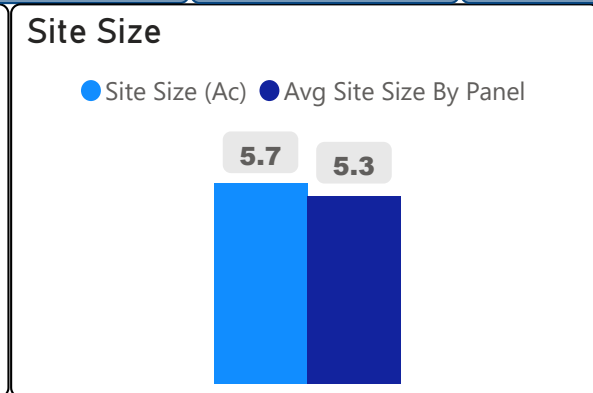

Rene Gordon Health and Wellness Academy

Rene Gordon Health and Wellness A... ▾

JK-5 Elementary Ward 14 Trixie Doyle

398
School Capacity

261
Enrollment

66%
2020 Utilization Rate

233
2025 Proj Enrollment

59%
2025 Utilization Rate