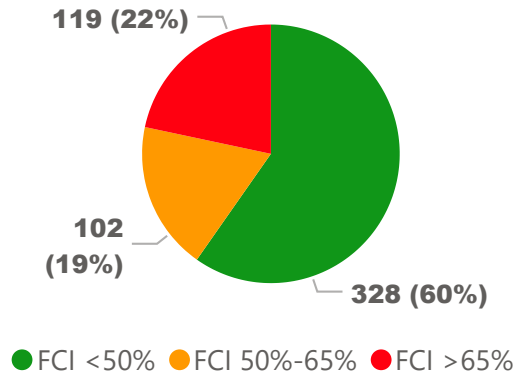

Site Size

● Site Size (Ac) ● Avg Site Size By Panel

Facility Size

● Facility Size (Sf) ● Avg Facility Size By Panel

Current FCI

System FCI

Operating Cost Per Square Foot

● Operating Cost/Sf ● Average Operating Cost (AOC)/Sf

Backlog Per Square Foot

● Backlog/Sf ● Average Backlog (AB)/Sf

268

School Capacity

314

Enrollment

117%

2020 Utilization Rate