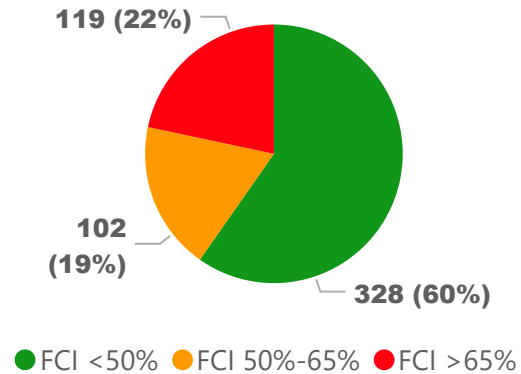

Site Size

● Site Size (Ac) ● Avg Site Size By Panel

Facility Size

● Facility Size (Sf) ● Avg Facility Size By Panel

Current FCI

System FCI

Operating Cost Per Square Foot

● Operating Cost/Sf ● Average Operating Cost (AOC)/Sf

102%

2020 Utilization Rate

122%

2025 Utilization Rate

Go To Google Map

Bing