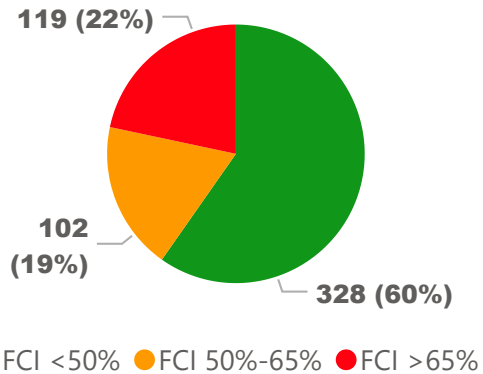

Site Size

● Site Size (Ac) ● Avg Site Size By Panel

Facility Size

● Facility Size (Sf) ● Avg Facility Size By Panel

Current FCI

System FCI

Operating Cost Per Square Foot

● Operating Cost/Sf ● Average Operating Cost (AOC)/Sf

Backlog Per Square Foot

● Backlog/Sf ● Average Backlog (AB)/Sf

1,056

School Capacity

1,017

Enrollment

96%

2020 Utilization Rate