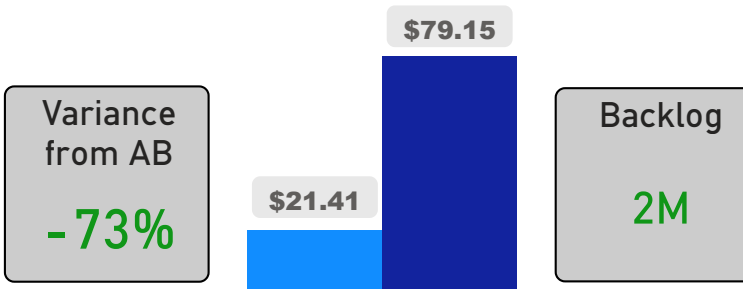

Backlog Per Square Foot

● Backlog/Sf ● Average Backlog (AB)/Sf