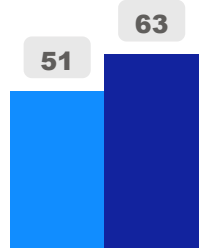

Valley Park Middle School

Valley Park Middle School

6-8

Elementary

Ward 14

Trixie Doyle

Building Age

● Building Age ● Avg Building Age By Panel