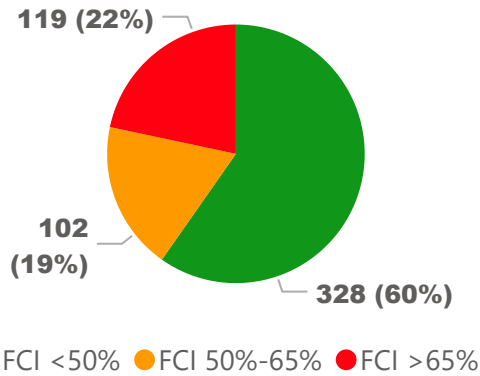

Site Size

● Site Size (Ac) ● Avg Site Size By Panel

Facility Size

● Facility Size (Sf) ● Avg Facility Size By Panel

Current FCI

System FCI

Operating Cost Per Square Foot

● Operating Cost/Sf ● Average Operating Cost (AOC)/Sf

Backlog Per Square Foot

● Backlog/Sf ● Average Backlog (AB)/Sf

326

School Capacity

287

Enrollment

88%

2020 Utilization Rate