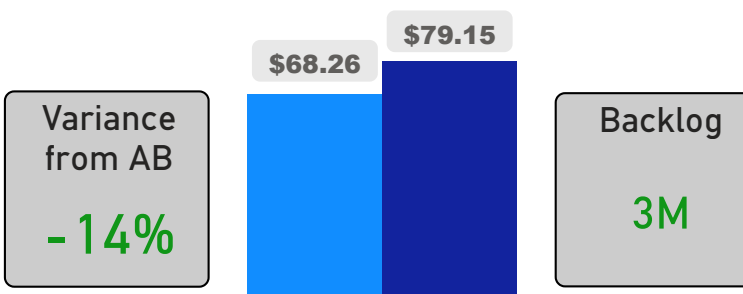

Backlog Per Square Foot

● Backlog/Sf ● Average Backlog (AB)/Sf