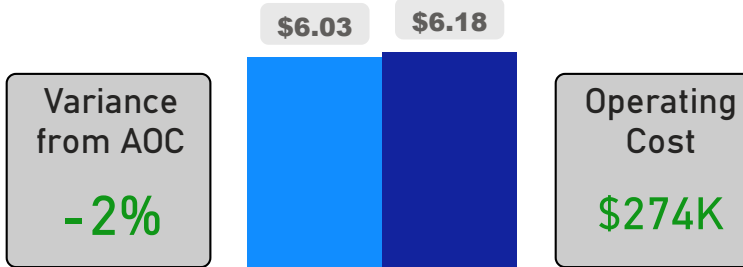

Site Size

● Site Size (Ac) ● Avg Site Size By Panel

Facility Size

● Facility Size (Sf) ● Avg Facility Size By Panel

Current FCI

System FCI

Operating Cost Per Square Foot

● Operating Cost/Sf ● Average Operating Cost (AOC)/Sf