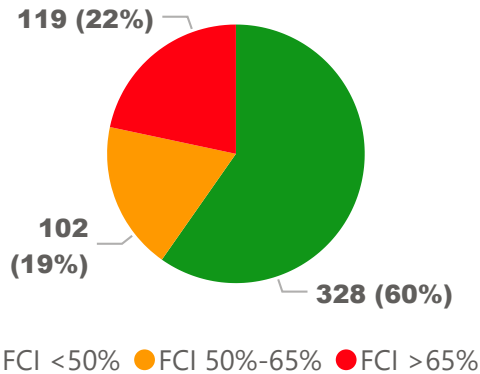

Site Size

● Site Size (Ac) ● Avg Site Size By Panel

Facility Size

● Facility Size (Sf) ● Avg Facility Size By Panel

Current FCI

System FCI

Operating Cost Per Square Foot

● Operating Cost/Sf ● Average Operating Cost (AOC)/Sf

Backlog Per Square Foot

● Backlog/Sf ● Average Backlog (AB)/Sf

573

School Capacity

393

Enrollment

69%

2020 Utilization Rate