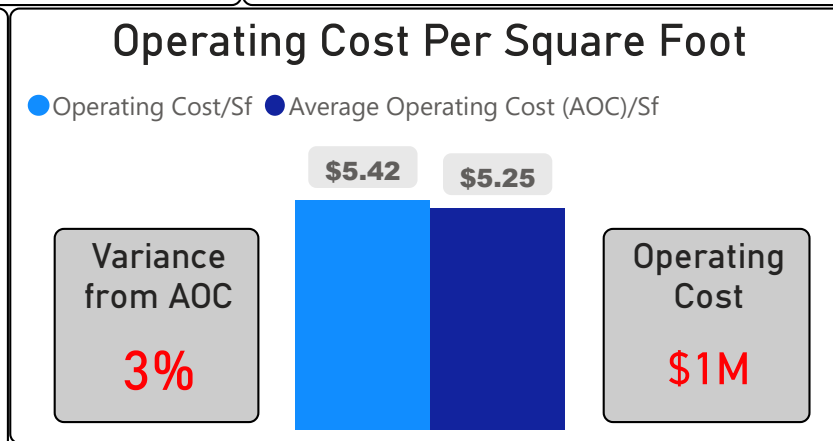

# CALC Secondary School

CALC Secondary School

9-12      Secondary      Ward 15      Jennifer Story

**300**  
School Capacity

**315**  
Enrollment

**105%**  
2020 Utilization Rate

**494**  
2025 Proj Enrollment