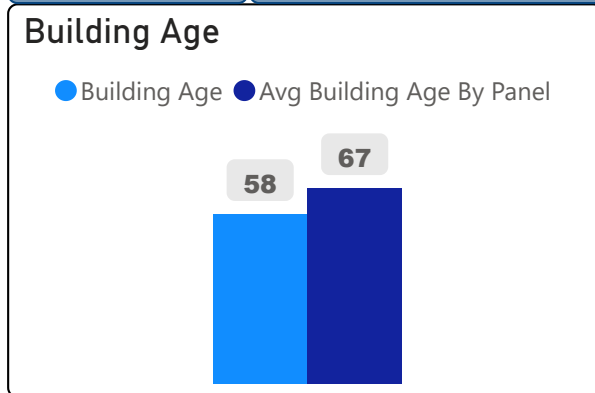

# CALC Secondary School

CALC Secondary School

9-12      Secondary      Ward 15      Jennifer Story

**300**  
School Capacity

**315**  
Enrollment

**105%**  
2020 Utilization Rate

**494**  
2025 Proj Enrollment