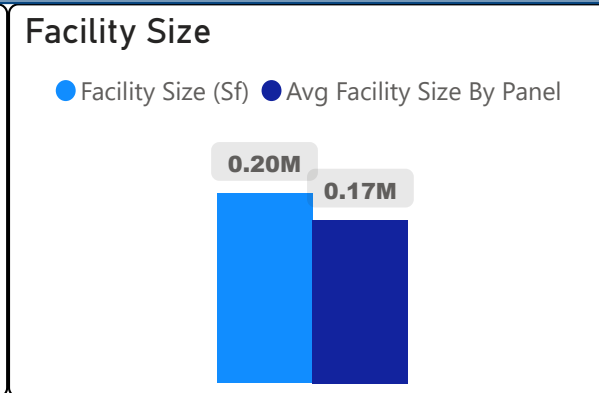

# CALC Secondary School

CALC Secondary School

9-12      Secondary      Ward 15      Jennifer Story

**300**  
School Capacity

**315**  
Enrollment

**105%**  
2020 Utilization Rate

**494**  
2025 Proj Enrollment

**165%**  
2025 Utilization Rate

[Go To Google Map](#)