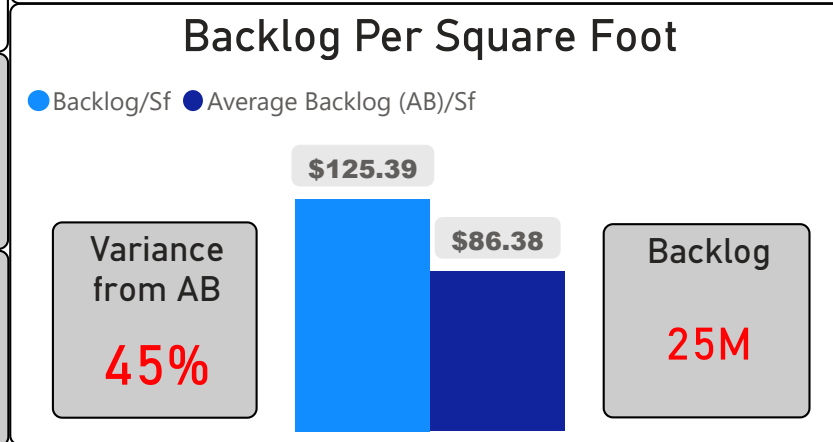

300
School Capacity

315
Enrollment

105%
2020 Utilization Rate

494
2025 Proj Enrollment

165%
2025 Utilization Rate