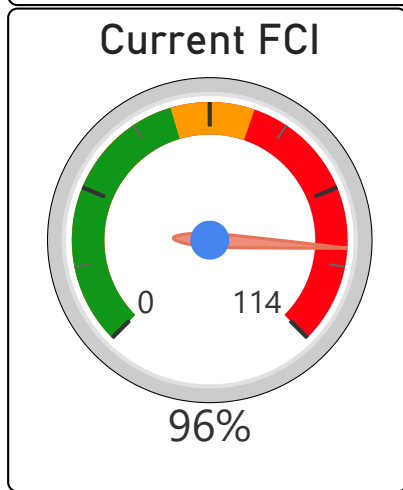

# CALC Secondary School

CALC Secondary School

9-12      Secondary      Ward 15      Jennifer Story

**300**  
School Capacity

**315**  
Enrollment

**105%**  
2020 Utilization Rate

**494**  
2025 Proj Enrollment

**165%**  
2025 Utilization Rate

[Go To Google Map](#)