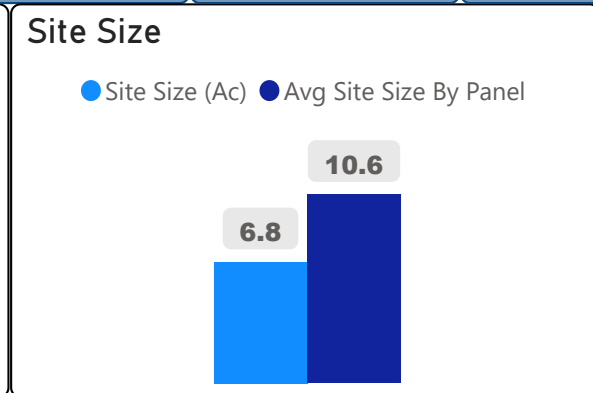

# CALC Secondary School

CALC Secondary School

9-12      Secondary      Ward 15      Jennifer Story

**300**  
School Capacity

**315**  
Enrollment

**105%**  
2020 Utilization Rate

**494**  
2025 Proj Enrollment

**165%**  
2025 Utilization Rate

[Go To Google Map](#)