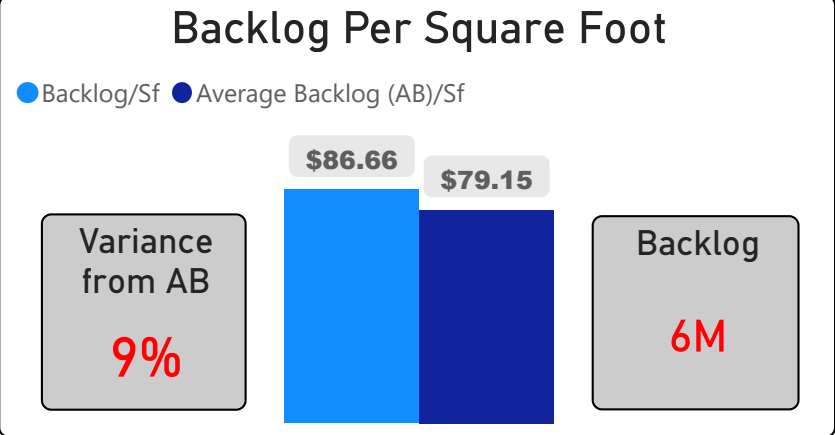

Chester Elementary School

Chester Elementary School

JK-5 Elementary Ward 15 Jennifer Story

540
School Capacity

474
Enrollment

88%
2020 Utilization Rate

494
2025 Proj Enrollment

91%
2025 Utilization Rate