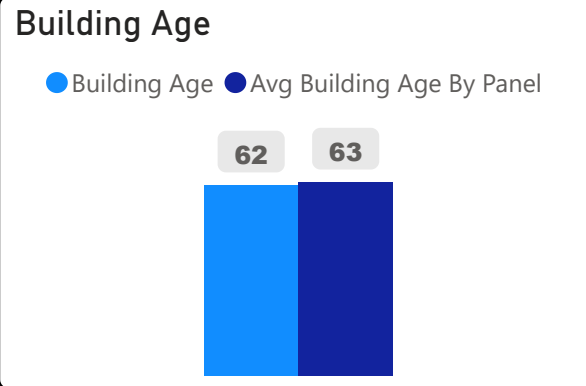

Chester Elementary School

Chester Elementary School

JK-5 Elementary Ward 15 Jennifer Story

540
School Capacity

474
Enrollment

88%
2020 Utilization Rate

494
2025 Proj Enrollment

91%
2025 Utilization Rate