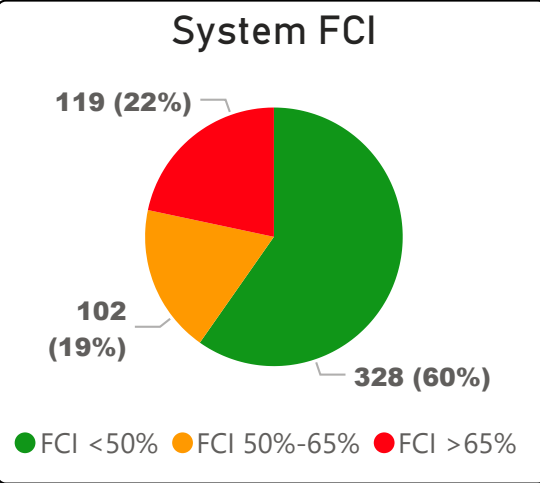

Chester Elementary School

Chester Elementary School

JK-5 Elementary Ward 15 Jennifer Story

540
School Capacity

474
Enrollment

88%
2020 Utilization Rate

494
2025 Proj Enrollment

91%
2025 Utilization Rate