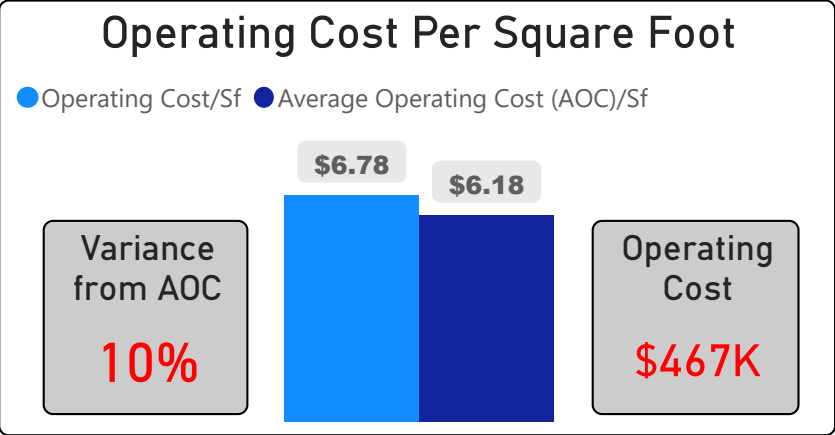

Chester Elementary School

Chester Elementary School

JK-5 Elementary Ward 15 Jennifer Story

540
School Capacity

474
Enrollment

88%
2020 Utilization Rate

494
2025 Proj Enrollment

91%
2025 Utilization Rate