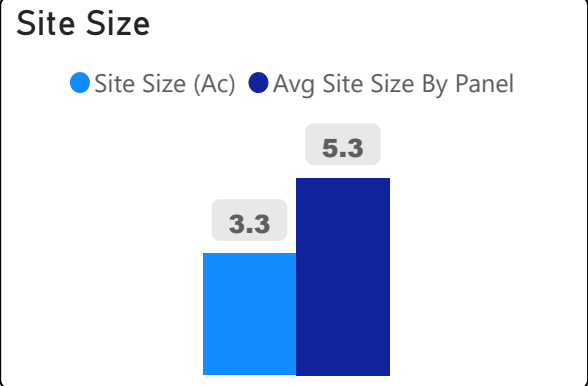

Chester Elementary School

Chester Elementary School

JK-5 Elementary Ward 15 Jennifer Story

540
School Capacity

474
Enrollment

88%
2020 Utilization Rate

494
2025 Proj Enrollment

91%
2025 Utilization Rate