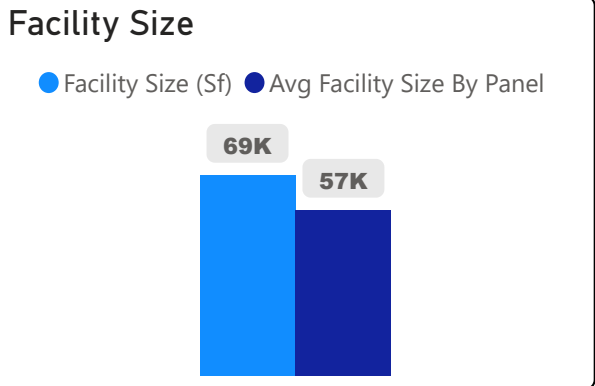

Chester Elementary School

Chester Elementary School

JK-5 Elementary Ward 15 Jennifer Story

540
School Capacity

474
Enrollment

88%
2020 Utilization Rate

494
2025 Proj Enrollment

91%
2025 Utilization Rate