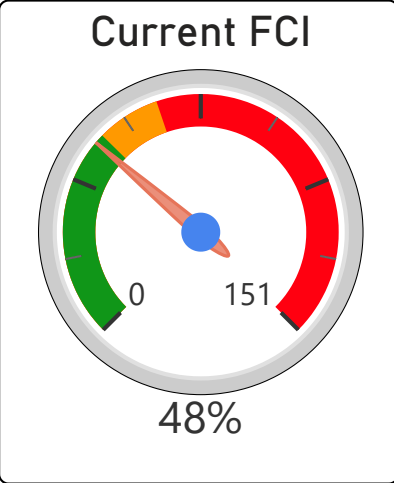

Chester Elementary School

Chester Elementary School

JK-5 Elementary Ward 15 Jennifer Story

540
School Capacity

474
Enrollment

88%
2020 Utilization Rate

494
2025 Proj Enrollment

91%
2025 Utilization Rate

[Go To Google Map](#)