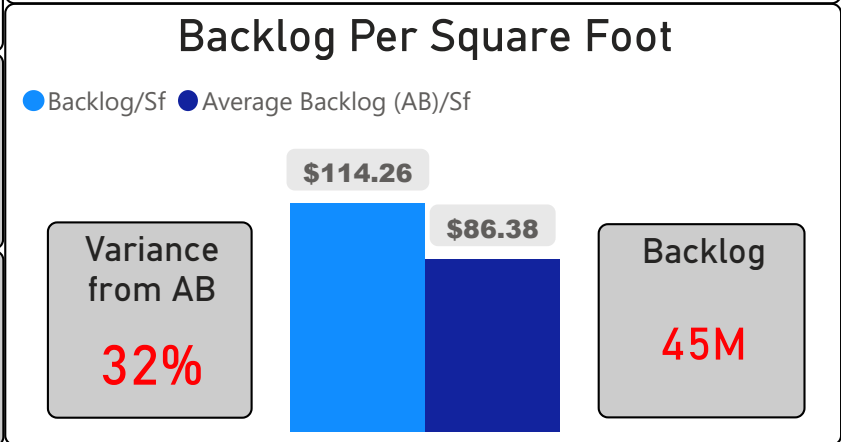

1,563
School Capacity

1,172
Enrollment

75%
2020 Utilization Rate

1,114
2025 Proj Enrollment

71%
2025 Utilization Rate