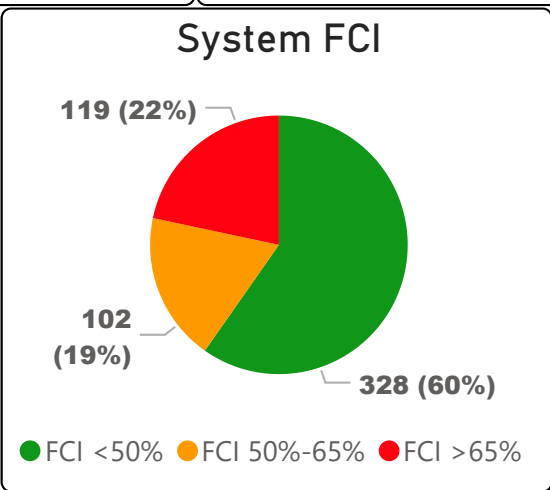

Danforth Collegiate and Technical Institute

Danforth Collegiate and Technical In... ▾

9-12 Secondary Ward 15 Jennifer Story

1,563
School Capacity

1,172
Enrollment

75%
2020 Utilization Rate

1,114
2025 Proj Enrollment

71%
2025 Utilization Rate

[Go To Google Map](#)