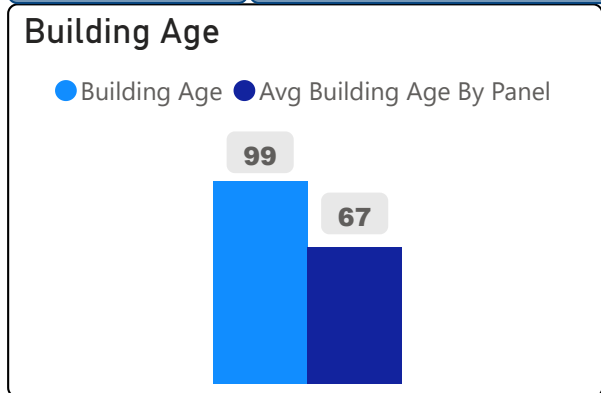

Danforth Collegiate and Technical Institute

Danforth Collegiate and Technical In... ▾

9-12 Secondary Ward 15 Jennifer Story

1,563
School Capacity

1,172
Enrollment

75%
2020 Utilization Rate

1,114
2025 Proj Enrollment