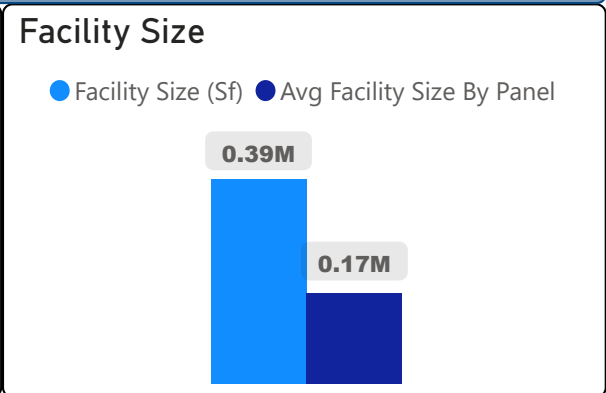

Danforth Collegiate and Technical Institute

Danforth Collegiate and Technical In... ▾

9-12 Secondary Ward 15 Jennifer Story

1,563
School Capacity

1,172
Enrollment

75%
2020 Utilization Rate

1,114
2025 Proj Enrollment