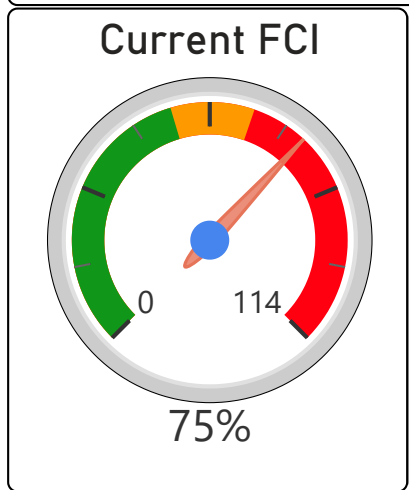

Danforth Collegiate and Technical Institute

Danforth Collegiate and Technical In... ▾

9-12 Secondary Ward 15 Jennifer Story

1,563
School Capacity

1,172
Enrollment

75%
2020 Utilization Rate

1,114
2025 Proj Enrollment

71%
2025 Utilization Rate

[Go To Google Map](#)