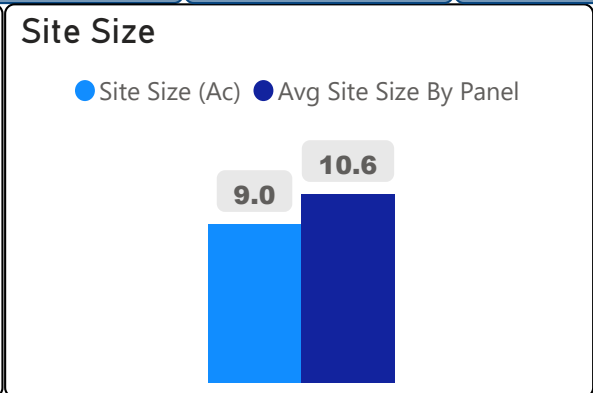

Danforth Collegiate and Technical Institute

Danforth Collegiate and Technical In... ▾

9-12 Secondary Ward 15 Jennifer Story

1,563
School Capacity

1,172
Enrollment

75%
2020 Utilization Rate

1,114
2025 Proj Enrollment

71%
2025 Utilization Rate

[Go To Google Map](#)