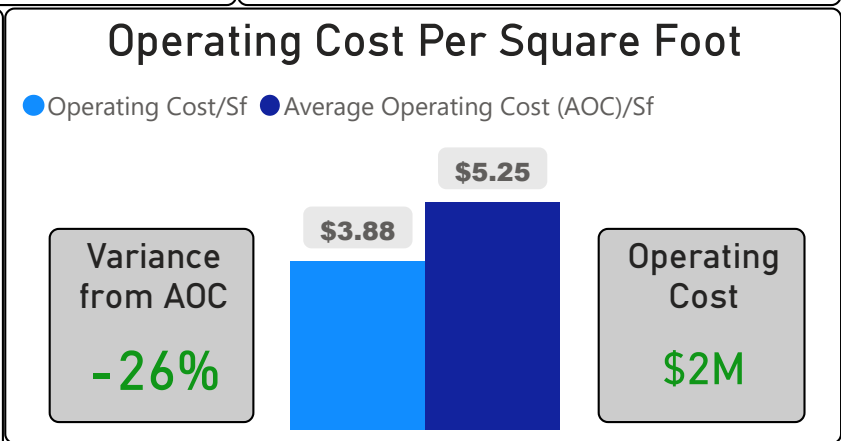

Danforth Collegiate and Technical Institute

Danforth Collegiate and Technical In... ▾

9-12 Secondary Ward 15 Jennifer Story

1,563
School Capacity

1,172
Enrollment

75%
2020 Utilization Rate

1,114
2025 Proj Enrollment