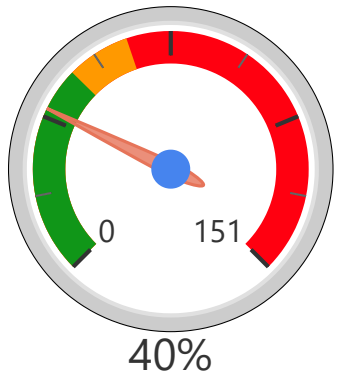

Site Size

● Site Size (Ac) ● Avg Site Size By Panel

Facility Size

● Facility Size (Sf) ● Avg Facility Size By Panel

Current FCI

System FCI

Operating Cost Per Square Foot

● Operating Cost/Sf ● Average Operating Cost (AOC)/Sf