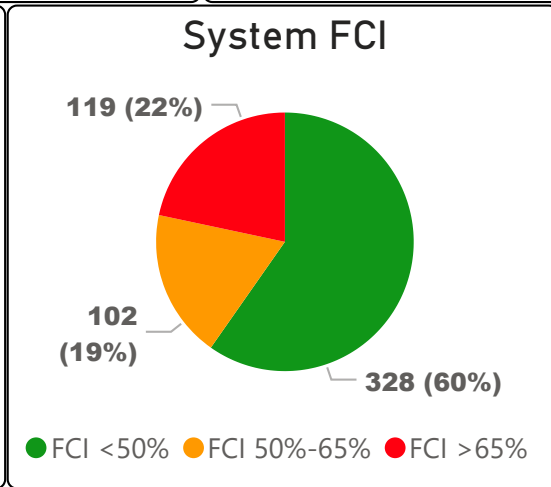

# Duke of Connaught Junior and Senior Public School

Duke of Connaught Junior and Seni... ▾

JK-8      Elementary      Ward 15      Jennifer Story

**1,016**  
School Capacity

**827**  
Enrollment

**81%**  
2020 Utilization Rate

**891**  
2025 Proj Enrollment

**88%**  
2025 Utilization Rate

[Go To Google Map](#)

Bing