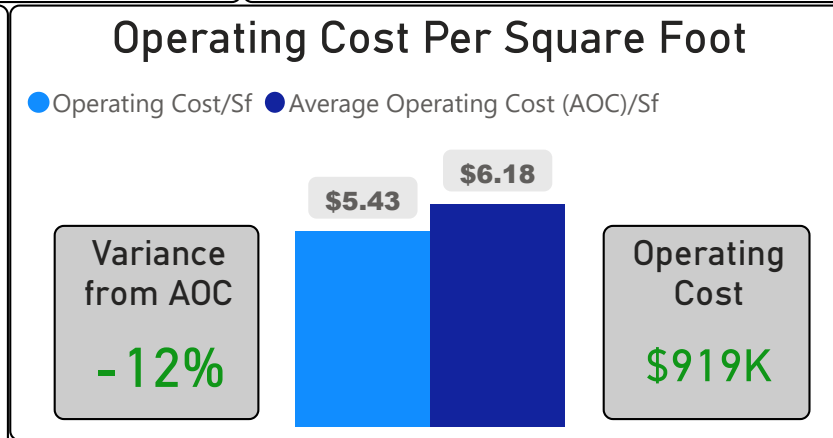

# Duke of Connaught Junior and Senior Public School

Duke of Connaught Junior and Seni... ▾

JK-8      Elementary      Ward 15      Jennifer Story

**1,016**  
School Capacity

**827**  
Enrollment

**81%**  
2020 Utilization Rate