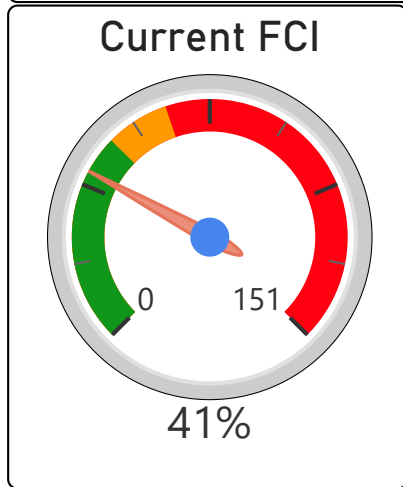

# Duke of Connaught Junior and Senior Public School

Duke of Connaught Junior and Seni... ▾

JK-8      Elementary      Ward 15      Jennifer Story

**1,016**  
School Capacity

**827**  
Enrollment

**81%**  
2020 Utilization Rate

**891**  
2025 Proj Enrollment

**88%**  
2025 Utilization Rate

[Go To Google Map](#)

Bing