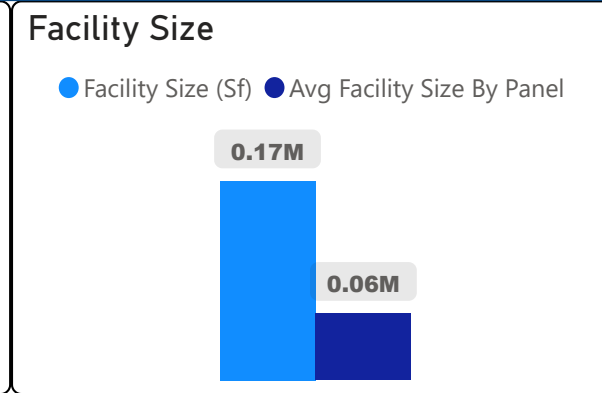

# Duke of Connaught Junior and Senior Public School

Duke of Connaught Junior and Seni... ▾

JK-8      Elementary      Ward 15      Jennifer Story

**1,016**  
School Capacity

**827**  
Enrollment

**81%**  
2020 Utilization Rate