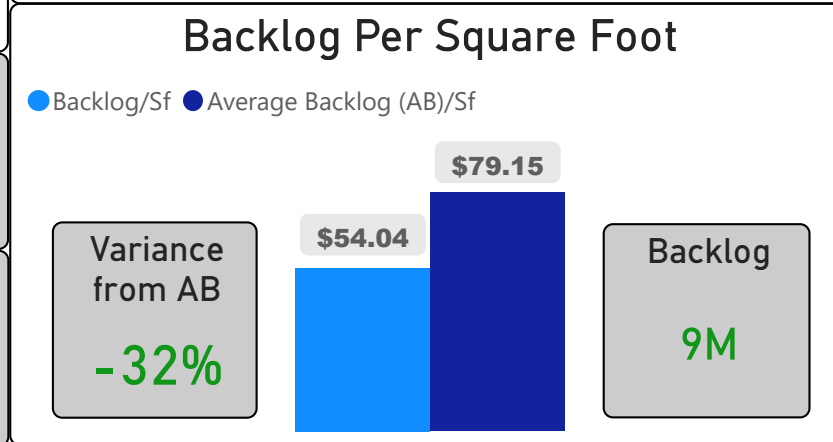

# Duke of Connaught Junior and Senior Public School

Duke of Connaught Junior and Seni... ▾

JK-8      Elementary      Ward 15      Jennifer Story

**1,016**  
School Capacity

**827**  
Enrollment

**81%**  
2020 Utilization Rate