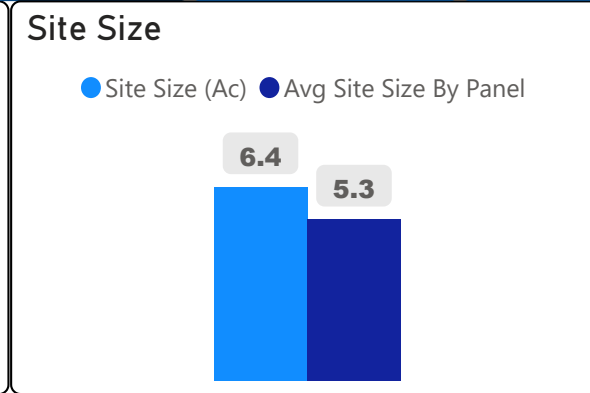

# Duke of Connaught Junior and Senior Public School

Duke of Connaught Junior and Seni... ▾

JK-8      Elementary      Ward 15      Jennifer Story

**1,016**  
School Capacity

**827**  
Enrollment

**81%**  
2020 Utilization Rate