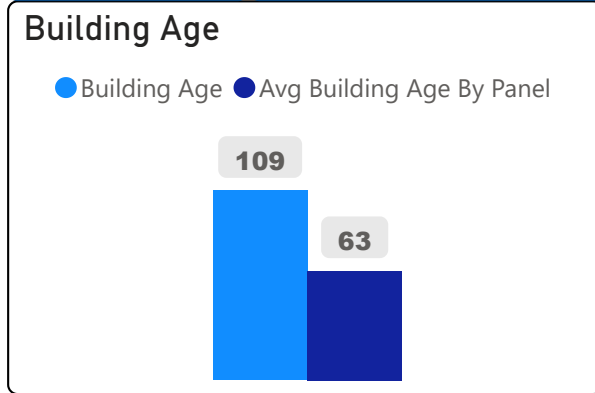

# Duke of Connaught Junior and Senior Public School

Duke of Connaught Junior and Seni... ▾

JK-8      Elementary      Ward 15      Jennifer Story

**1,016**  
School Capacity

**827**  
Enrollment

**81%**  
2020 Utilization Rate