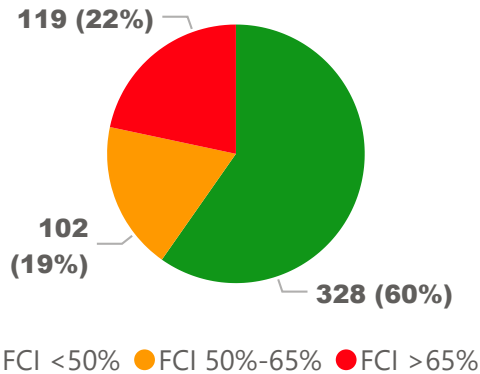

Site Size

● Site Size (Ac) ● Avg Site Size By Panel

Facility Size

● Facility Size (Sf) ● Avg Facility Size By Panel

Current FCI

System FCI

Operating Cost Per Square Foot

● Operating Cost/Sf ● Average Operating Cost (AOC)/Sf

Backlog Per Square Foot

● Backlog/Sf ● Average Backlog (AB)/Sf

665

School Capacity

487

Enrollment

73%

2020 Utilization Rate