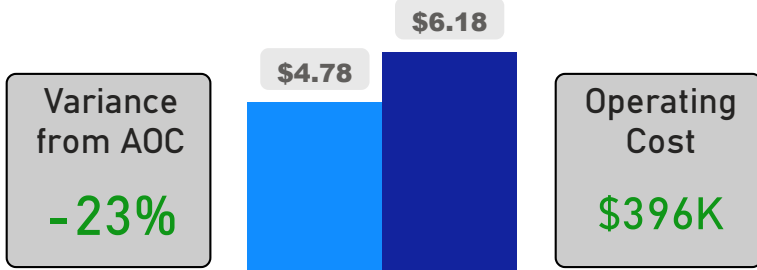

Site Size

● Site Size (Ac) ● Avg Site Size By Panel

Facility Size

● Facility Size (Sf) ● Avg Facility Size By Panel

Current FCI

System FCI

Operating Cost Per Square Foot

● Operating Cost/Sf ● Average Operating Cost (AOC)/Sf

Backlog Per Square Foot

● Backlog/Sf ● Average Backlog (AB)/Sf

665

School Capacity

487

Enrollment

73%

2020 Utilization Rate