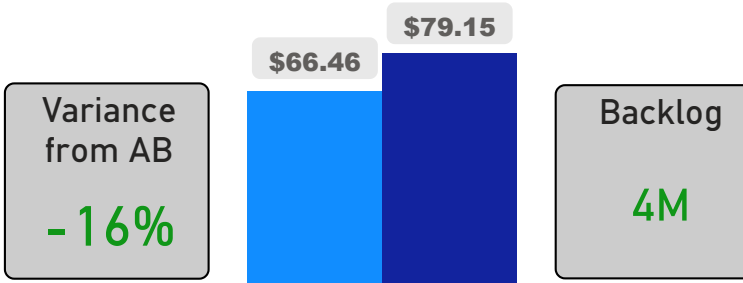

Backlog Per Square Foot

● Backlog/Sf ● Average Backlog (AB)/Sf