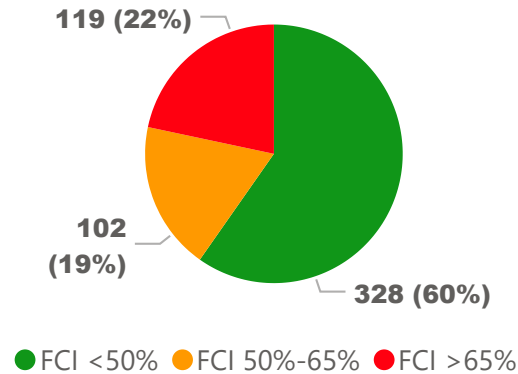

Site Size

● Site Size (Ac) ● Avg Site Size By Panel

Facility Size

● Facility Size (Sf) ● Avg Facility Size By Panel

Current FCI

System FCI

Operating Cost Per Square Foot

● Operating Cost/Sf ● Average Operating Cost (AOC)/Sf

Backlog Per Square Foot

● Backlog/Sf ● Average Backlog (AB)/Sf

660

School Capacity

649

Enrollment

98%

2020 Utilization Rate