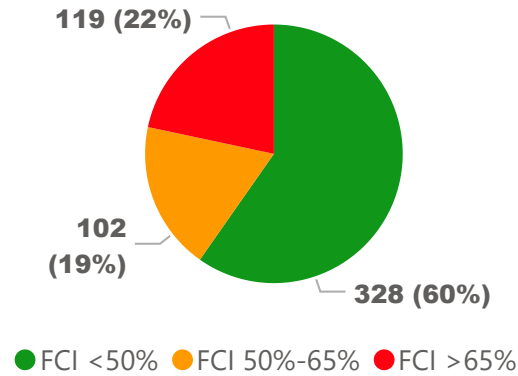

Site Size

● Site Size (Ac) ● Avg Site Size By Panel

Facility Size

● Facility Size (Sf) ● Avg Facility Size By Panel

Current FCI

System FCI

Operating Cost Per Square Foot

● Operating Cost/Sf ● Average Operating Cost (AOC)/Sf

Backlog Per Square Foot

● Backlog/Sf ● Average Backlog (AB)/Sf

354

School Capacity

40

Enrollment

11%

2020 Utilization Rate