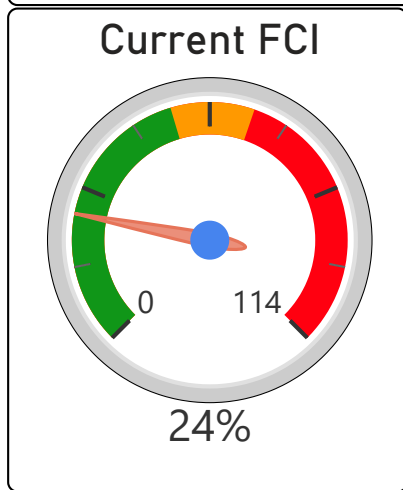

Monarch Park Collegiate Institute

Monarch Park Collegiate Institute

9-12 Secondary Ward 15 Jennifer Story

1,095
School Capacity

810
Enrollment

74%
2020 Utilization Rate

1,007
2025 Proj Enrollment

92%
2025 Utilization Rate

[Go To Google Map](#)