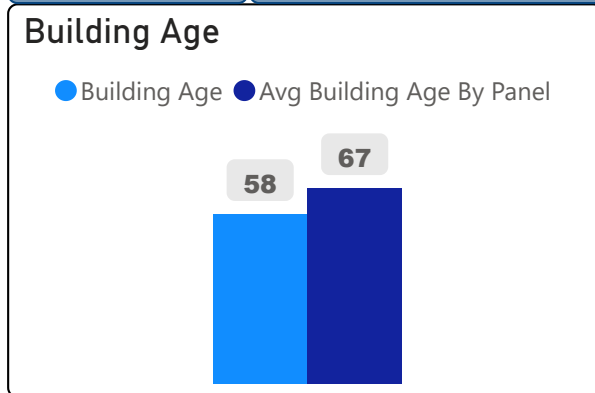

Monarch Park Collegiate Institute

Monarch Park Collegiate Institute

9-12 Secondary Ward 15 Jennifer Story

1,095
School Capacity

810
Enrollment

74%
2020 Utilization Rate

1,007
2025 Proj Enrollment

92%
2025 Utilization Rate