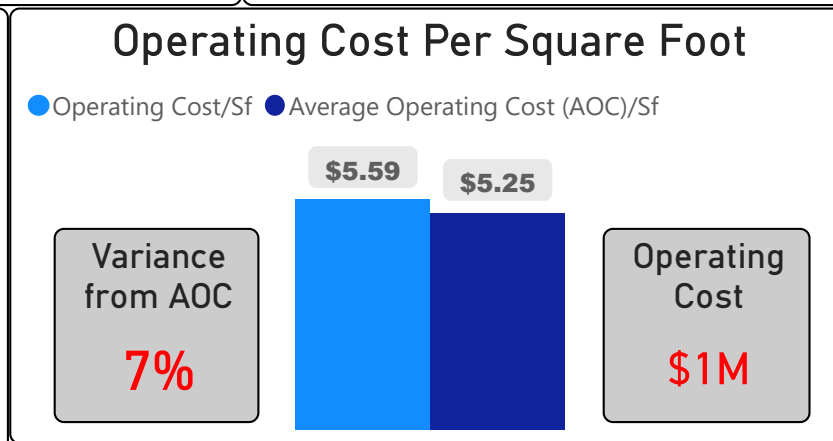

Monarch Park Collegiate Institute

Monarch Park Collegiate Institute

9-12 Secondary Ward 15 Jennifer Story

1,095
School Capacity

810
Enrollment

74%
2020 Utilization Rate

1,007
2025 Proj Enrollment

92%
2025 Utilization Rate