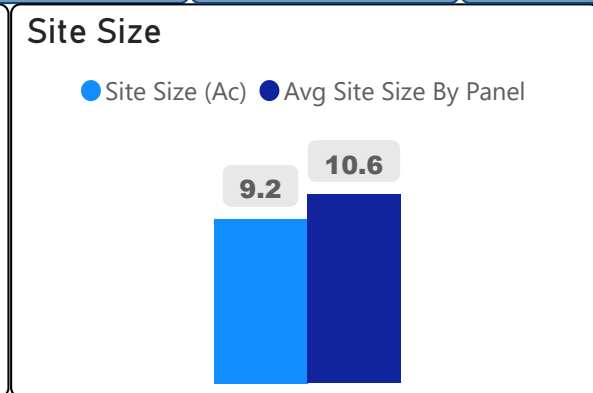

Monarch Park Collegiate Institute

Monarch Park Collegiate Institute

9-12 Secondary Ward 15 Jennifer Story

1,095
School Capacity

810
Enrollment

74%
2020 Utilization Rate

1,007
2025 Proj Enrollment

92%
2025 Utilization Rate