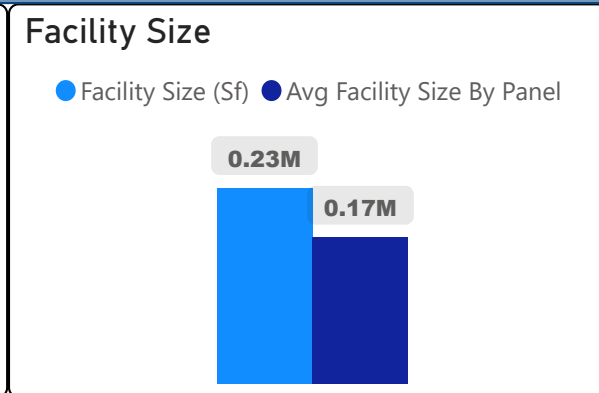

Monarch Park Collegiate Institute

Monarch Park Collegiate Institute

9-12 Secondary Ward 15 Jennifer Story

1,095
School Capacity

810
Enrollment

74%
2020 Utilization Rate

1,007
2025 Proj Enrollment

92%
2025 Utilization Rate