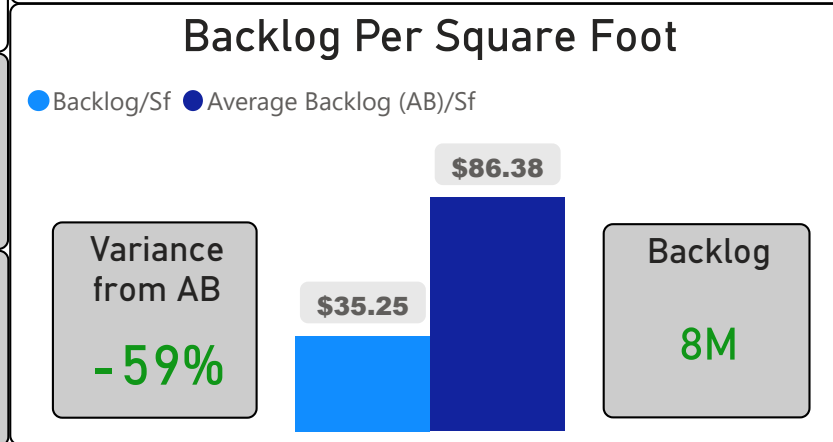

Monarch Park Collegiate Institute

Monarch Park Collegiate Institute

9-12 Secondary Ward 15 Jennifer Story

1,095
School Capacity

810
Enrollment

74%
2020 Utilization Rate

1,007
2025 Proj Enrollment

92%
2025 Utilization Rate