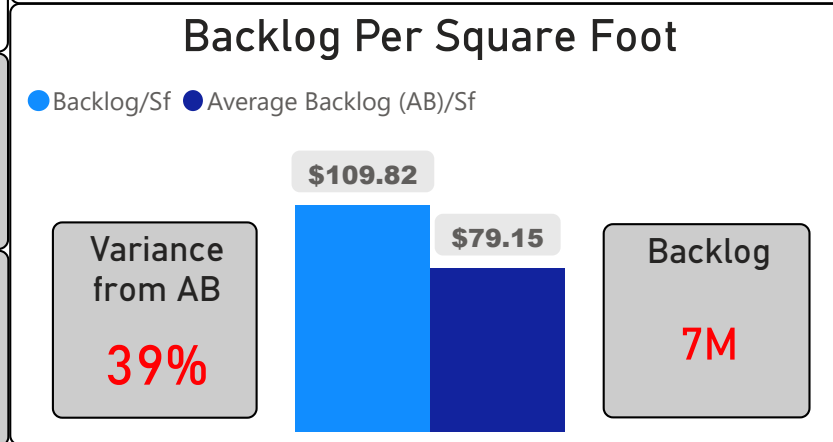

Morse Street Junior Public School

Morse Street Junior Public School

JK-6 Elementary Ward 15 Jennifer Story

539
School Capacity

467
Enrollment

87%
2020 Utilization Rate

507
2025 Proj Enrollment

94%
2025 Utilization Rate