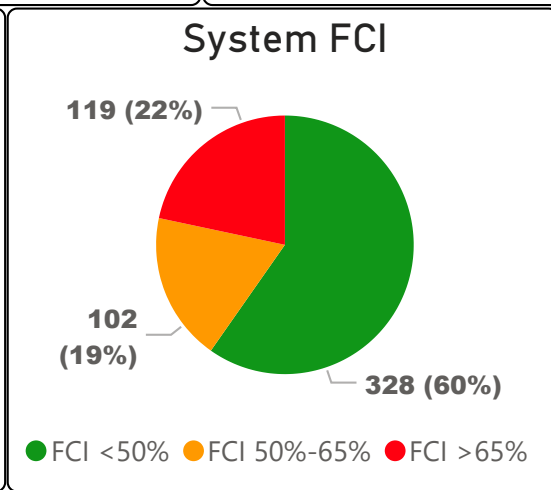

Morse Street Junior Public School

Morse Street Junior Public School

JK-6 Elementary Ward 15 Jennifer Story

539
School Capacity

467
Enrollment

87%
2020 Utilization Rate

507
2025 Proj Enrollment

94%
2025 Utilization Rate