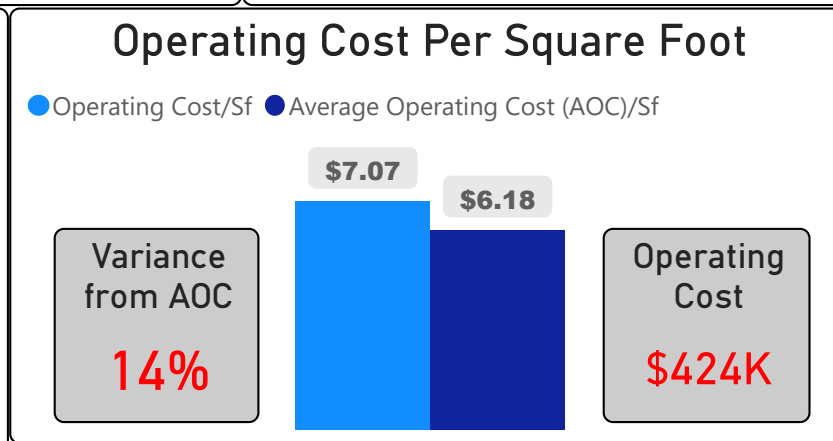

Morse Street Junior Public School

Morse Street Junior Public School

JK-6 Elementary Ward 15 Jennifer Story

539
School Capacity

467
Enrollment

87%
2020 Utilization Rate

507
2025 Proj Enrollment

94%
2025 Utilization Rate