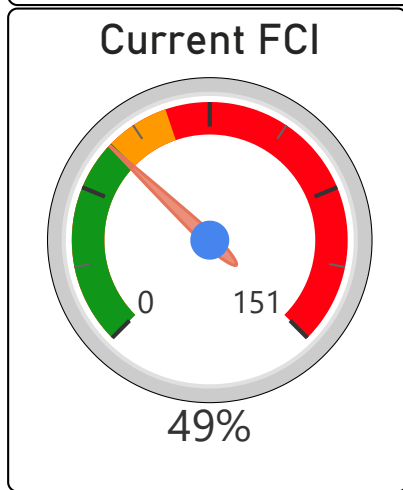

Morse Street Junior Public School

Morse Street Junior Public School

JK-6 Elementary Ward 15 Jennifer Story

539
School Capacity

467
Enrollment

87%
2020 Utilization Rate

507
2025 Proj Enrollment

94%
2025 Utilization Rate

[Go To Google Map](#)