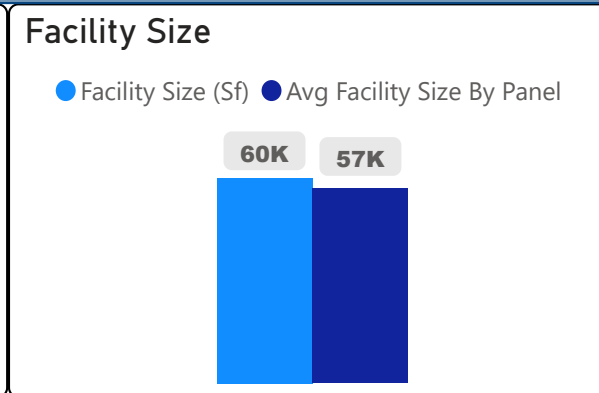

Morse Street Junior Public School

Morse Street Junior Public School

JK-6 Elementary Ward 15 Jennifer Story

539
School Capacity

467
Enrollment

87%
2020 Utilization Rate

507
2025 Proj Enrollment

94%
2025 Utilization Rate