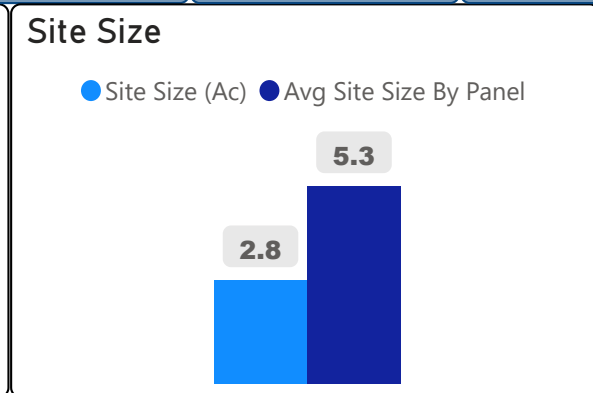

Morse Street Junior Public School

Morse Street Junior Public School

JK-6 Elementary Ward 15 Jennifer Story

539
School Capacity

467
Enrollment

87%
2020 Utilization Rate

507
2025 Proj Enrollment

94%
2025 Utilization Rate