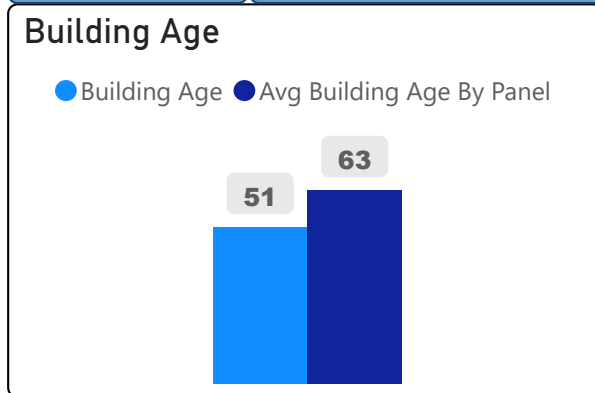

Morse Street Junior Public School

Morse Street Junior Public School

JK-6 Elementary Ward 15 Jennifer Story

539
School Capacity

467
Enrollment

87%
2020 Utilization Rate

507
2025 Proj Enrollment

94%
2025 Utilization Rate