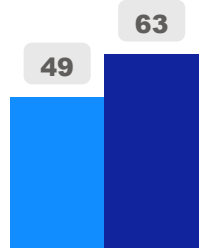

# R H McGregor Elementary School

R H McGregor Elementary School

JK-5

Elementary

Ward 15

Jennifer Story

## Building Age

● Building Age ● Avg Building Age By Panel