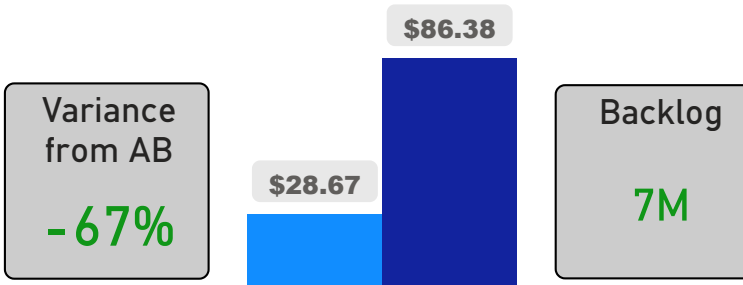

Backlog Per Square Foot

● Backlog/Sf ● Average Backlog (AB)/Sf