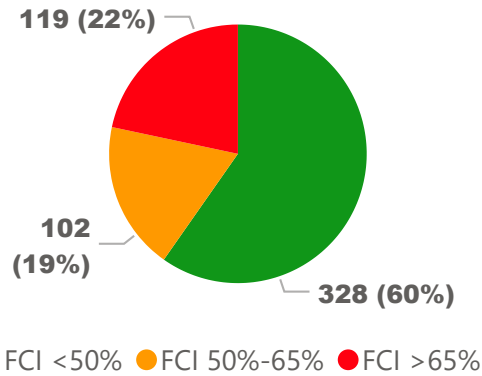

Riverdale Collegiate Institute

Riverdale Collegiate Institute

9-12

Secondary

Ward 15

Jennifer Story

Building Age

● Building Age ● Avg Building Age By Panel

Site Size

● Site Size (Ac) ● Avg Site Size By Panel

Facility Size

● Facility Size (Sf) ● Avg Facility Size By Panel

Current FCI

System FCI

Operating Cost Per Square Foot

● Operating Cost/Sf ● Average Operating Cost (AOC)/Sf

Backlog Per Square Foot

● Backlog/Sf ● Average Backlog (AB)/Sf

1,116

School Capacity

1,381

Enrollment

124%

2020 Utilization Rate