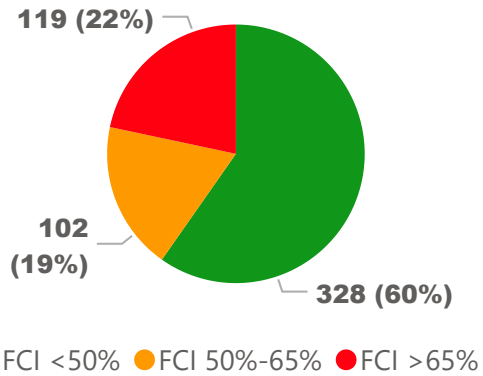

Site Size

● Site Size (Ac) ● Avg Site Size By Panel

Facility Size

● Facility Size (Sf) ● Avg Facility Size By Panel

Current FCI

System FCI

Operating Cost Per Square Foot

● Operating Cost/Sf ● Average Operating Cost (AOC)/Sf

Backlog Per Square Foot

● Backlog/Sf ● Average Backlog (AB)/Sf

539

School Capacity

468

Enrollment

87%

2020 Utilization Rate