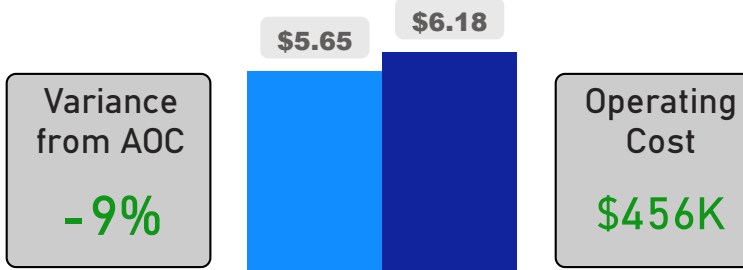

Site Size

● Site Size (Ac) ● Avg Site Size By Panel

Facility Size

● Facility Size (Sf) ● Avg Facility Size By Panel

Current FCI

System FCI

Operating Cost Per Square Foot

● Operating Cost/Sf ● Average Operating Cost (AOC)/Sf

Backlog Per Square Foot

● Backlog/Sf ● Average Backlog (AB)/Sf

539

School Capacity

468

Enrollment

87%

2020 Utilization Rate