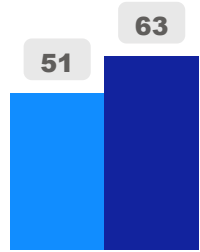

Roden Public School

Roden Public School

JK-8

Elementary

Ward 15

Jennifer Story

Building Age

● Building Age ● Avg Building Age By Panel