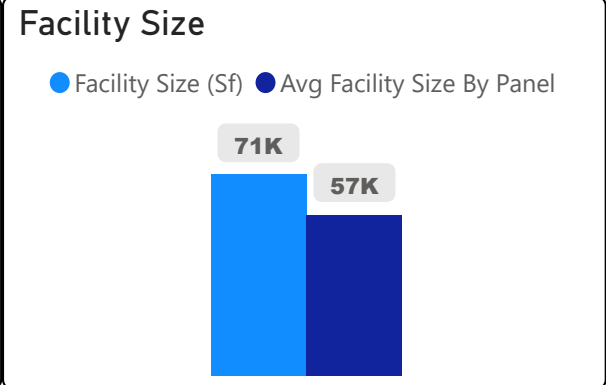

Westwood Middle School

Westwood Middle School

6-8 Elementary Ward 15 Jennifer Story

398
School Capacity

359
Enrollment

90%
2020 Utilization Rate

411
2025 Proj Enrollment

103%
2025 Utilization Rate