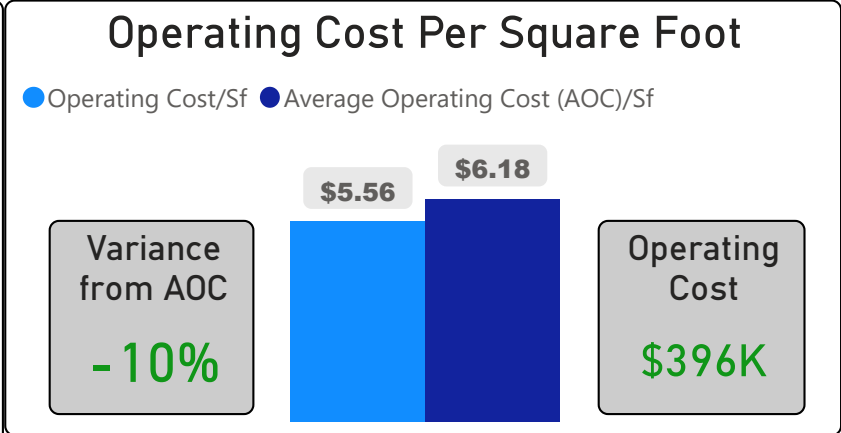

Westwood Middle School

Westwood Middle School

6-8 Elementary Ward 15 Jennifer Story

398
School Capacity

359
Enrollment

90%
2020 Utilization Rate

411
2025 Proj Enrollment

103%
2025 Utilization Rate