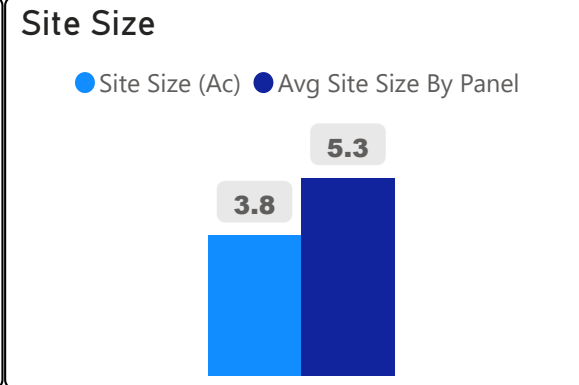

Westwood Middle School

Westwood Middle School

6-8 Elementary Ward 15 Jennifer Story

398
School Capacity

359
Enrollment

90%
2020 Utilization Rate

411
2025 Proj Enrollment

103%
2025 Utilization Rate