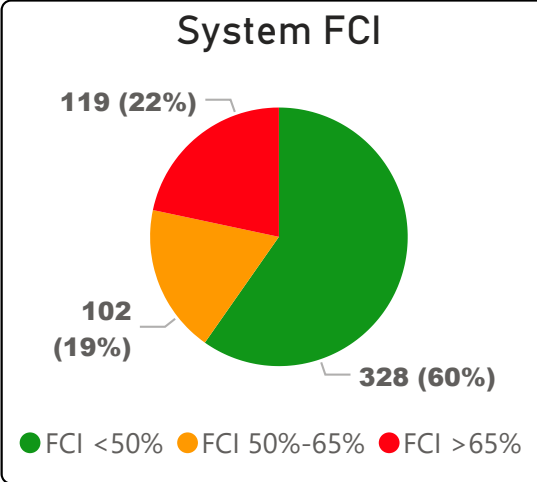

Westwood Middle School

Westwood Middle School

6-8 Elementary Ward 15 Jennifer Story

398
School Capacity

359
Enrollment

90%
2020 Utilization Rate

411
2025 Proj Enrollment

103%
2025 Utilization Rate