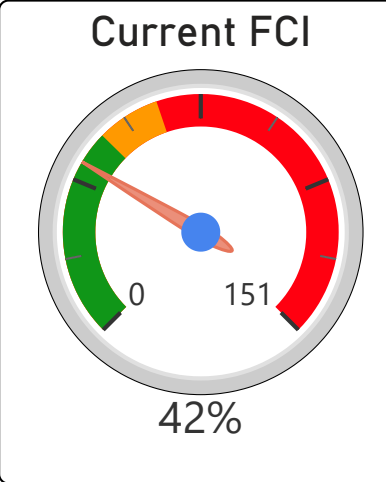

Westwood Middle School

Westwood Middle School

6-8 Elementary Ward 15 Jennifer Story

398
School Capacity

359
Enrollment

90%
2020 Utilization Rate

411
2025 Proj Enrollment

103%
2025 Utilization Rate

[Go To Google Map](#)