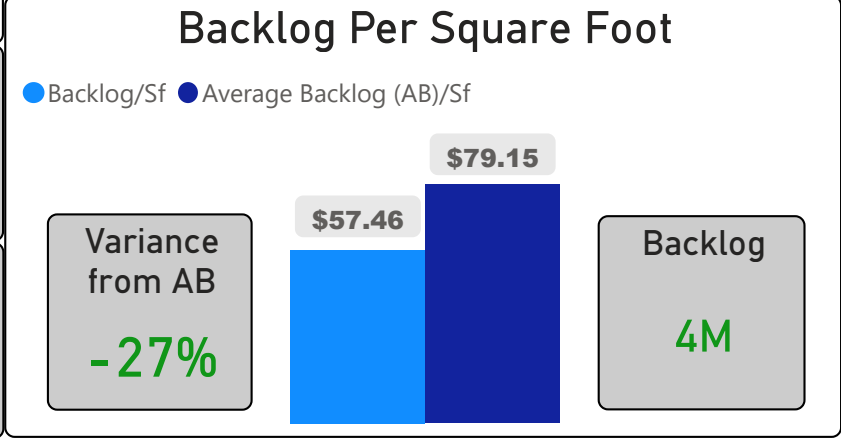

Westwood Middle School

Westwood Middle School

6-8 Elementary Ward 15 Jennifer Story

398
School Capacity

359
Enrollment

90%
2020 Utilization Rate

411
2025 Proj Enrollment

103%
2025 Utilization Rate