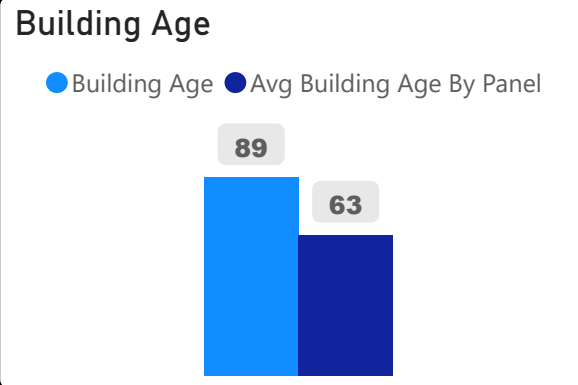

Westwood Middle School

Westwood Middle School

6-8 Elementary Ward 15 Jennifer Story

398
School Capacity

359
Enrollment

90%
2020 Utilization Rate

411
2025 Proj Enrollment

103%
2025 Utilization Rate