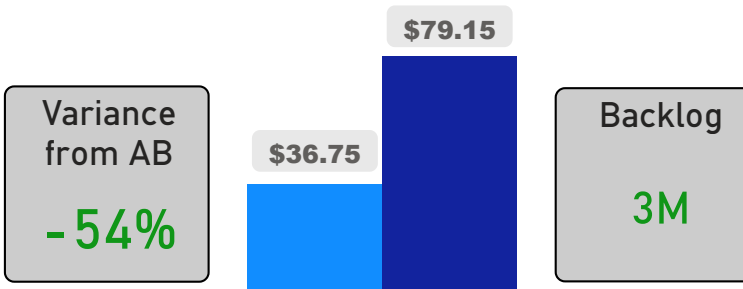

[Go To Google Map](#)

477

School Capacity

361

Enrollment

76%

2020 Utilization Rate

355

2025 Proj Enrollment

74%

2025 Utilization Rate