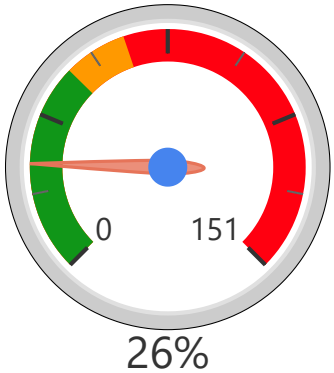

William Burgess Elementary School

William Burgess Elementary School

JK-5

Elementary

Ward 15

Jennifer Story

Building Age

● Building Age ● Avg Building Age By Panel

Site Size

● Site Size (Ac) ● Avg Site Size By Panel

Facility Size

● Facility Size (Sf) ● Avg Facility Size By Panel

Current FCI

System FCI

Operating Cost Per Square Foot

● Operating Cost/Sf ● Average Operating Cost (AOC)/Sf