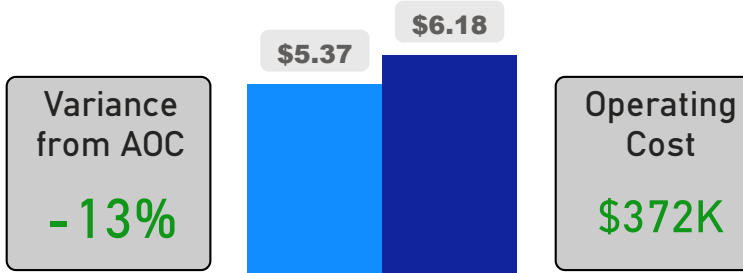

Site Size

● Site Size (Ac) ● Avg Site Size By Panel

Facility Size

● Facility Size (Sf) ● Avg Facility Size By Panel

Current FCI

System FCI

Operating Cost Per Square Foot

● Operating Cost/Sf ● Average Operating Cost (AOC)/Sf