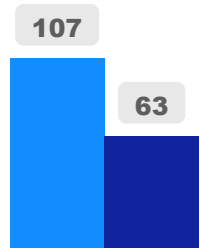

William Burgess Elementary School

William Burgess Elementary School

JK-5

Elementary

Ward 15

Jennifer Story

Building Age

● Building Age ● Avg Building Age By Panel