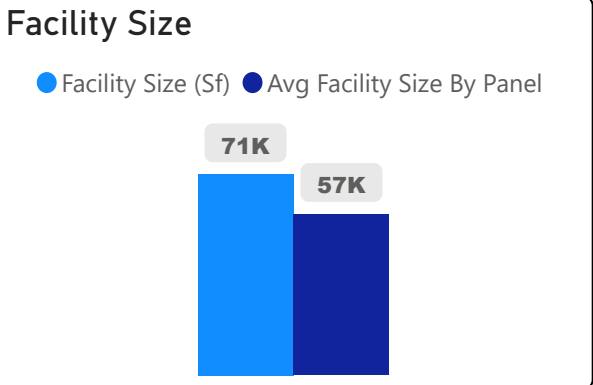

Withrow Avenue Junior Public School

Withrow Avenue Junior Public School ▾

JK-6 Elementary Ward 15 Jennifer Story

668
School Capacity

542
Enrollment

81%
2020 Utilization Rate

567
2025 Proj Enrollment

85%
2025 Utilization Rate