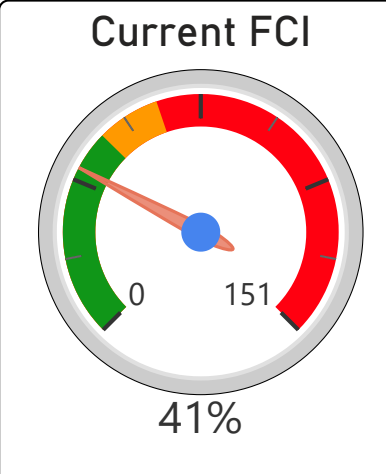

Withrow Avenue Junior Public School

Withrow Avenue Junior Public School ▾

JK-6 Elementary Ward 15 Jennifer Story

668
School Capacity

542
Enrollment

81%
2020 Utilization Rate

567
2025 Proj Enrollment

85%
2025 Utilization Rate

[Go To Google Map](#)