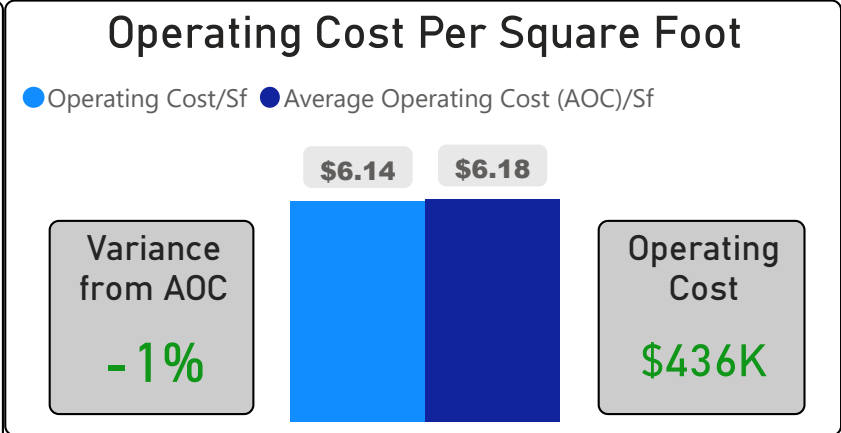

Withrow Avenue Junior Public School

Withrow Avenue Junior Public School ▾

JK-6 Elementary Ward 15 Jennifer Story

668
School Capacity

542
Enrollment

81%
2020 Utilization Rate

567
2025 Proj Enrollment

85%
2025 Utilization Rate