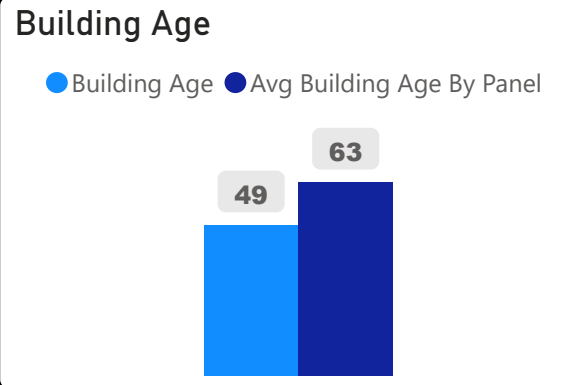

Withrow Avenue Junior Public School

Withrow Avenue Junior Public School ▾

JK-6 Elementary Ward 15 Jennifer Story

668
School Capacity

542
Enrollment

81%
2020 Utilization Rate

567
2025 Proj Enrollment

85%
2025 Utilization Rate