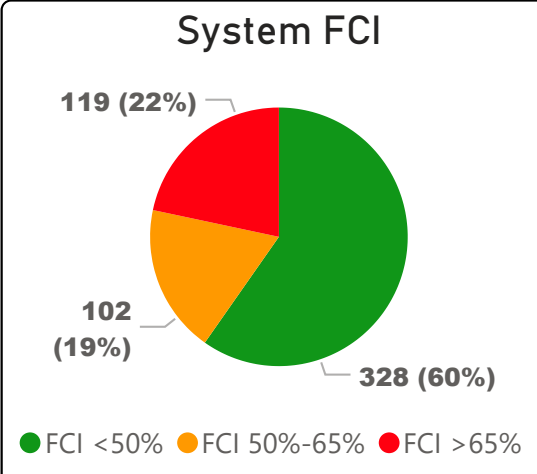

Withrow Avenue Junior Public School

Withrow Avenue Junior Public School ▾

JK-6 Elementary Ward 15 Jennifer Story

668
School Capacity

542
Enrollment

81%
2020 Utilization Rate

567
2025 Proj Enrollment

85%
2025 Utilization Rate