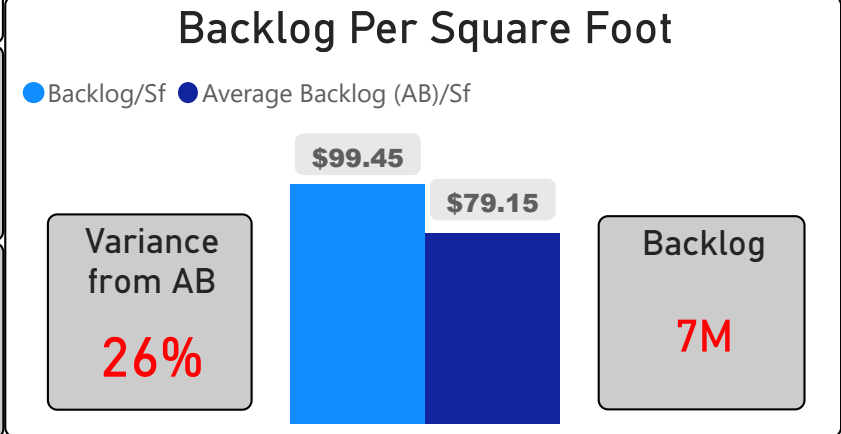

Withrow Avenue Junior Public School

Withrow Avenue Junior Public School ▾

JK-6 Elementary Ward 15 Jennifer Story

668
School Capacity

542
Enrollment

81%
2020 Utilization Rate

567
2025 Proj Enrollment

85%
2025 Utilization Rate