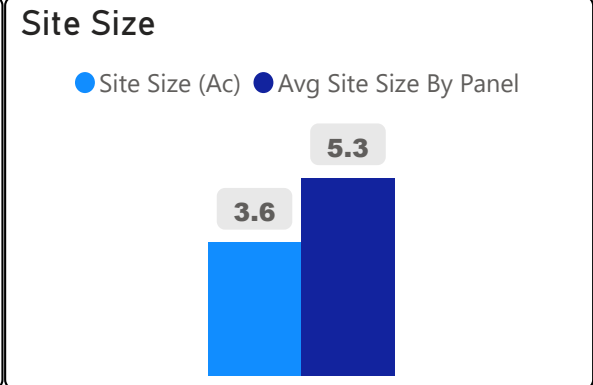

Withrow Avenue Junior Public School

Withrow Avenue Junior Public School ▾

JK-6 Elementary Ward 15 Jennifer Story

668
School Capacity

542
Enrollment

81%
2020 Utilization Rate

567
2025 Proj Enrollment

85%
2025 Utilization Rate