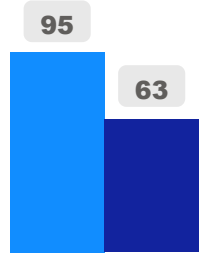

Adam Beck Junior Public School

Adam Beck Junior Public School

JK-6

Elementary

Ward 16

Michelle Aarts

Building Age

● Building Age ● Avg Building Age By Panel