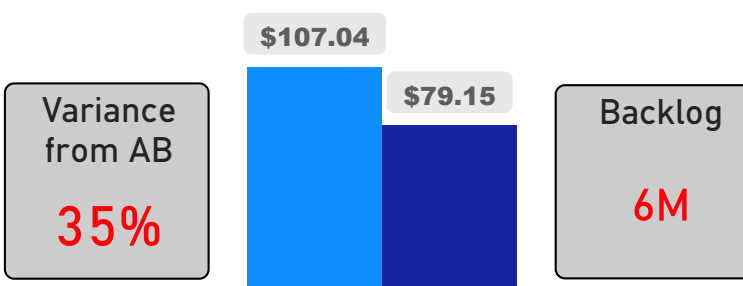

Site Size

● Site Size (Ac) ● Avg Site Size By Panel

Facility Size

● Facility Size (Sf) ● Avg Facility Size By Panel

Current FCI

System FCI

Operating Cost Per Square Foot

● Operating Cost/Sf ● Average Operating Cost (AOC)/Sf

Backlog Per Square Foot

● Backlog/Sf ● Average Backlog (AB)/Sf

458

School Capacity

525

Enrollment

115%

2020 Utilization Rate