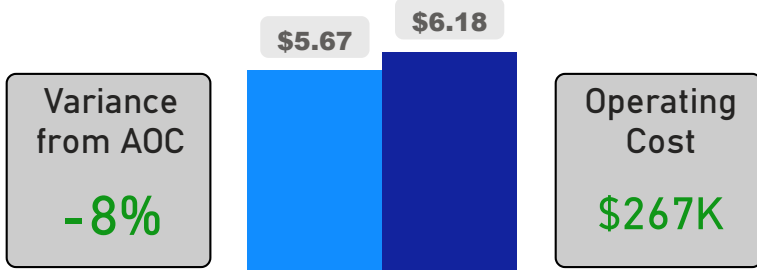

Site Size

● Site Size (Ac) ● Avg Site Size By Panel

Facility Size

● Facility Size (Sf) ● Avg Facility Size By Panel

Current FCI

System FCI

Operating Cost Per Square Foot

● Operating Cost/Sf ● Average Operating Cost (AOC)/Sf

Backlog Per Square Foot

● Backlog/Sf ● Average Backlog (AB)/Sf

421

School Capacity

417

Enrollment

99%

2020 Utilization Rate