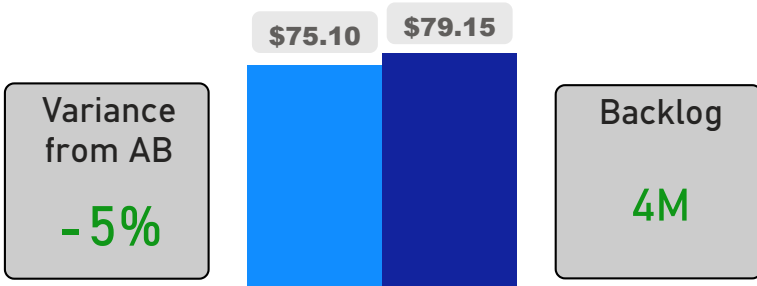

Backlog Per Square Foot

● Backlog/Sf ● Average Backlog (AB)/Sf