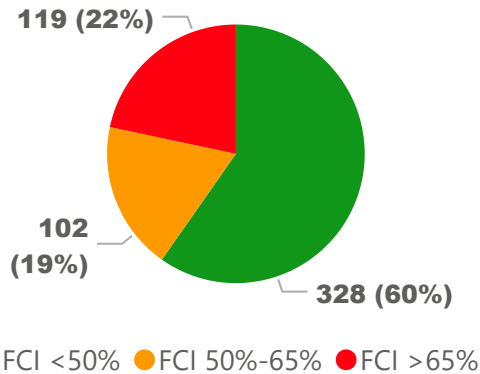

Balmy Beach Community School

Balmy Beach Community School

JK-6

Elementary

Ward 16

Michelle Aarts

Building Age

● Building Age ● Avg Building Age By Panel

Site Size

● Site Size (Ac) ● Avg Site Size By Panel

Facility Size

● Facility Size (Sf) ● Avg Facility Size By Panel

Current FCI

System FCI

Operating Cost Per Square Foot

● Operating Cost/Sf ● Average Operating Cost (AOC)/Sf

Backlog Per Square Foot

● Backlog/Sf ● Average Backlog (AB)/Sf

421

School Capacity

417

Enrollment

99%

2020 Utilization Rate