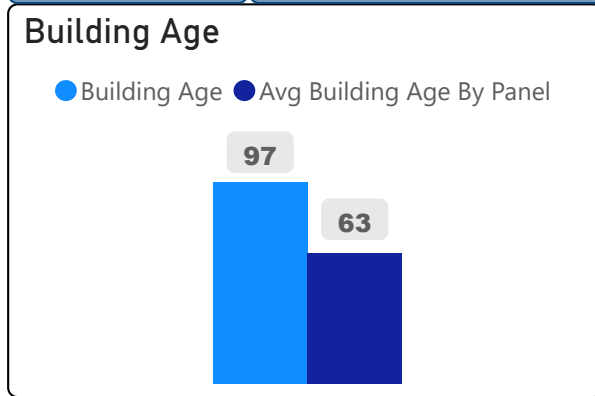

# Earl Beatty Junior and Senior Public School

Earl Beatty Junior and Senior Public ...

JK-8	Elementary	Ward 16	Michelle Aarts
------	------------	---------	----------------

**586**  
School Capacity

**448**  
Enrollment

**76%**  
2020 Utilization Rate

**443**  
2025 Proj Enrollment

**76%**  
2025 Utilization Rate

[Go To Google Map](#)