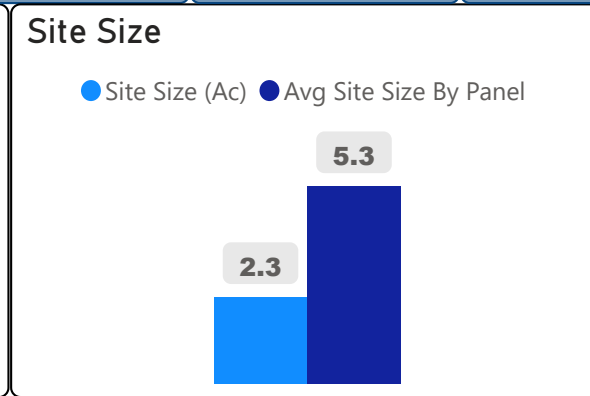

# Earl Beatty Junior and Senior Public School

Earl Beatty Junior and Senior Public ...

JK-8	Elementary	Ward 16	Michelle Aarts
------	------------	---------	----------------

**586**  
School Capacity

**448**  
Enrollment

**76%**  
2020 Utilization Rate

**443**  
2025 Proj Enrollment

**76%**  
2025 Utilization Rate

[Go To Google Map](#)