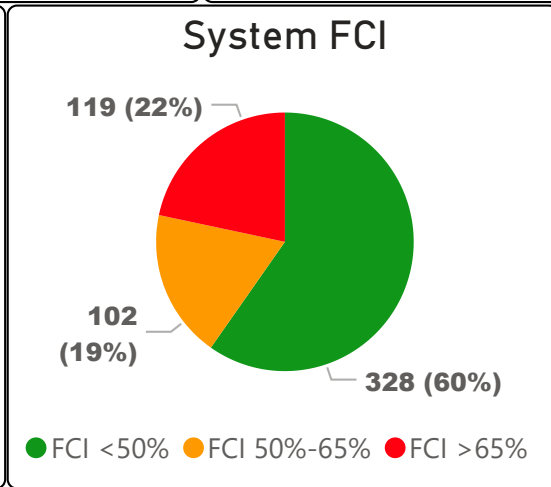

# Earl Beatty Junior and Senior Public School

Earl Beatty Junior and Senior Public ...

JK-8	Elementary	Ward 16	Michelle Aarts
------	------------	---------	----------------

**586**  
School Capacity

**448**  
Enrollment

**76%**  
2020 Utilization Rate

**443**  
2025 Proj Enrollment

**76%**  
2025 Utilization Rate

[Go To Google Map](#)