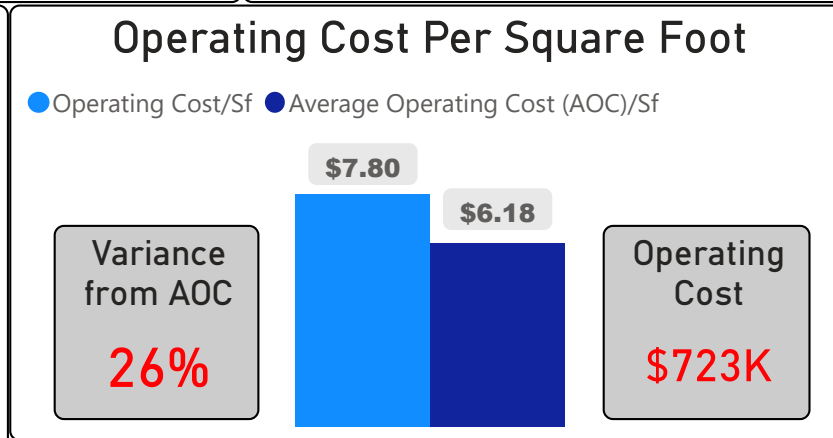

# Earl Beatty Junior and Senior Public School

Earl Beatty Junior and Senior Public ...

JK-8	Elementary	Ward 16	Michelle Aarts
------	------------	---------	----------------

**586**  
School Capacity

**448**  
Enrollment