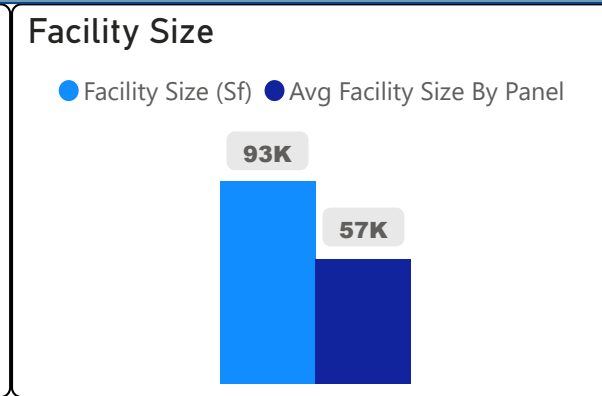

# Earl Beatty Junior and Senior Public School

Earl Beatty Junior and Senior Public ...

JK-8	Elementary	Ward 16	Michelle Aarts
------	------------	---------	----------------

**586**  
School Capacity

**448**  
Enrollment