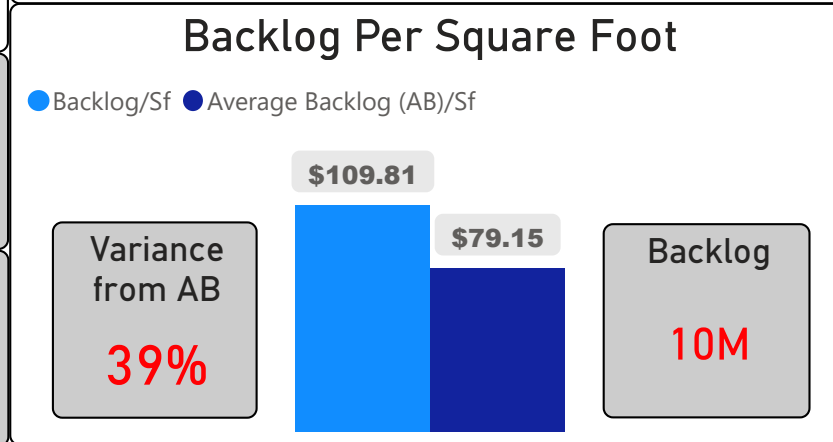

# Earl Beatty Junior and Senior Public School

Earl Beatty Junior and Senior Public ...

JK-8	Elementary	Ward 16	Michelle Aarts
------	------------	---------	----------------

**586**  
School Capacity

**448**  
Enrollment