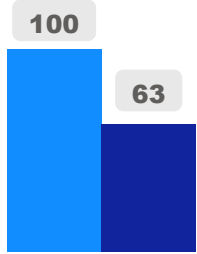

Earl Haig Public School

Earl Haig Public School

JK-8

Elementary

Ward 16

Michelle Aarts

Building Age

● Building Age ● Avg Building Age By Panel