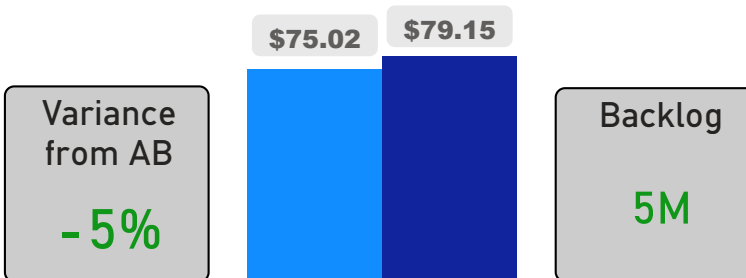

Backlog Per Square Foot

● Backlog/Sf ● Average Backlog (AB)/Sf