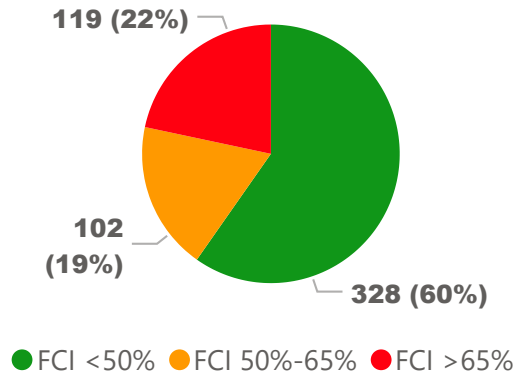

Site Size

● Site Size (Ac) ● Avg Site Size By Panel

Facility Size

● Facility Size (Sf) ● Avg Facility Size By Panel

Current FCI

System FCI

Operating Cost Per Square Foot

● Operating Cost/Sf ● Average Operating Cost (AOC)/Sf

Backlog Per Square Foot

● Backlog/Sf ● Average Backlog (AB)/Sf

576

School Capacity

659

Enrollment

114%

2020 Utilization Rate