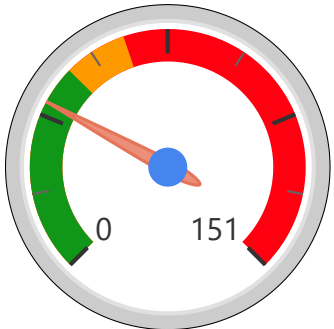

Site Size

● Site Size (Ac) ● Avg Site Size By Panel

Facility Size

● Facility Size (Sf) ● Avg Facility Size By Panel

Current FCI

System FCI

Operating Cost Per Square Foot

● Operating Cost/Sf ● Average Operating Cost (AOC)/Sf