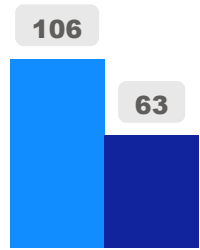

# Gledhill Junior Public School

Gledhill Junior Public School

JK-5

Elementary

Ward 16

Michelle Aarts

## Building Age

● Building Age ● Avg Building Age By Panel