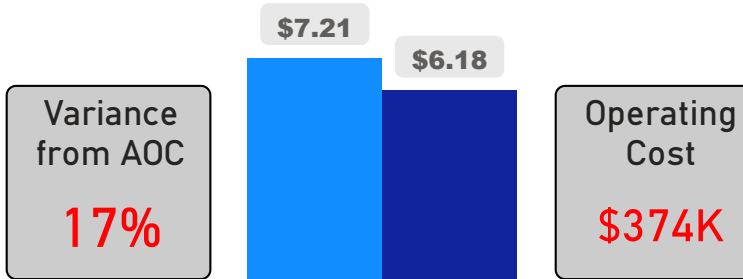

Site Size

● Site Size (Ac) ● Avg Site Size By Panel

Facility Size

● Facility Size (Sf) ● Avg Facility Size By Panel

Current FCI

System FCI

Operating Cost Per Square Foot

● Operating Cost/Sf ● Average Operating Cost (AOC)/Sf