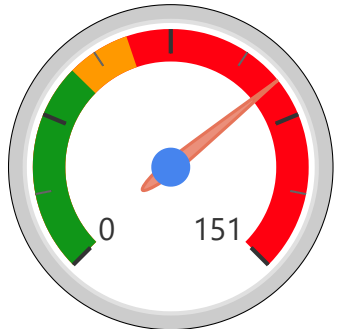

Kew Beach Junior Public School

Kew Beach Junior Public School

JK-6

Elementary

Ward 16

Michelle Aarts

Building Age

● Building Age ● Avg Building Age By Panel

Site Size

● Site Size (Ac) ● Avg Site Size By Panel

Facility Size

● Facility Size (Sf) ● Avg Facility Size By Panel

Current FCI

System FCI

Operating Cost Per Square Foot

● Operating Cost/Sf ● Average Operating Cost (AOC)/Sf