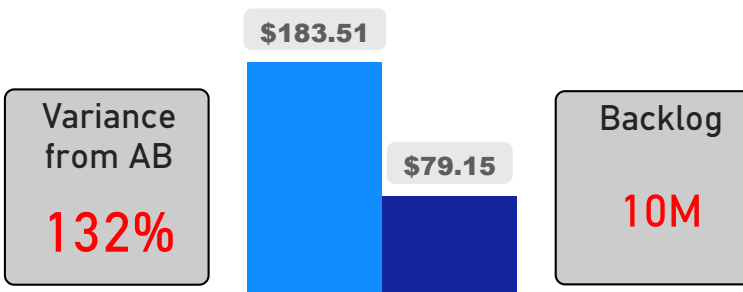

Site Size

● Site Size (Ac) ● Avg Site Size By Panel

Facility Size

● Facility Size (Sf) ● Avg Facility Size By Panel

Current FCI

System FCI

Operating Cost Per Square Foot

● Operating Cost/Sf ● Average Operating Cost (AOC)/Sf

Backlog Per Square Foot

● Backlog/Sf ● Average Backlog (AB)/Sf

412

School Capacity

462

Enrollment

112%

2020 Utilization Rate