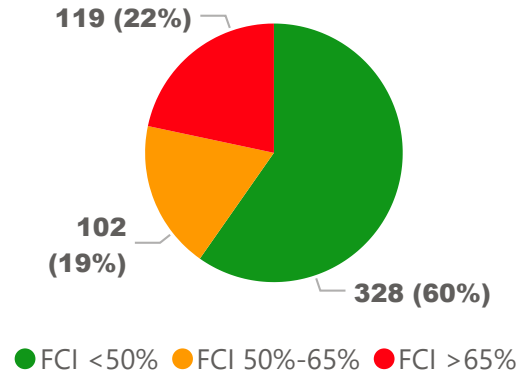

Site Size

● Site Size (Ac) ● Avg Site Size By Panel

Facility Size

● Facility Size (Sf) ● Avg Facility Size By Panel

Current FCI

System FCI

Operating Cost Per Square Foot

● Operating Cost/Sf ● Average Operating Cost (AOC)/Sf

112%

2020 Utilization Rate

112%

2025 Utilization Rate

[Go To Google Map](#)

Bing