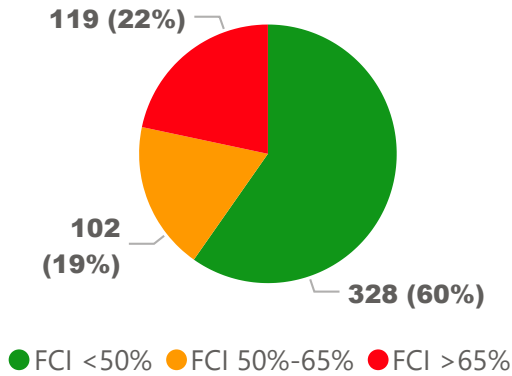

Site Size

● Site Size (Ac) ● Avg Site Size By Panel

Facility Size

● Facility Size (Sf) ● Avg Facility Size By Panel

Current FCI

System FCI

Operating Cost Per Square Foot

● Operating Cost/Sf ● Average Operating Cost (AOC)/Sf

Backlog Per Square Foot

● Backlog/Sf ● Average Backlog (AB)/Sf

212

School Capacity

192

Enrollment

91%

2020 Utilization Rate