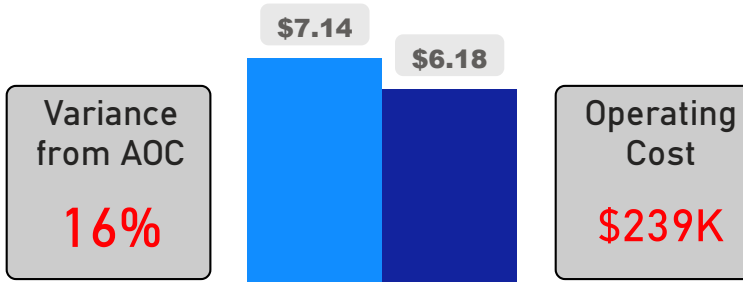

Site Size

● Site Size (Ac) ● Avg Site Size By Panel

Facility Size

● Facility Size (Sf) ● Avg Facility Size By Panel

Current FCI

System FCI

Operating Cost Per Square Foot

● Operating Cost/Sf ● Average Operating Cost (AOC)/Sf