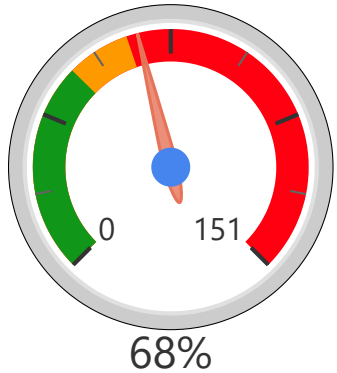

Site Size

● Site Size (Ac) ● Avg Site Size By Panel

Facility Size

● Facility Size (Sf) ● Avg Facility Size By Panel

Current FCI

System FCI

Operating Cost Per Square Foot

● Operating Cost/Sf ● Average Operating Cost (AOC)/Sf

Backlog Per Square Foot

● Backlog/Sf ● Average Backlog (AB)/Sf

212

School Capacity

192

Enrollment

91%

2020 Utilization Rate