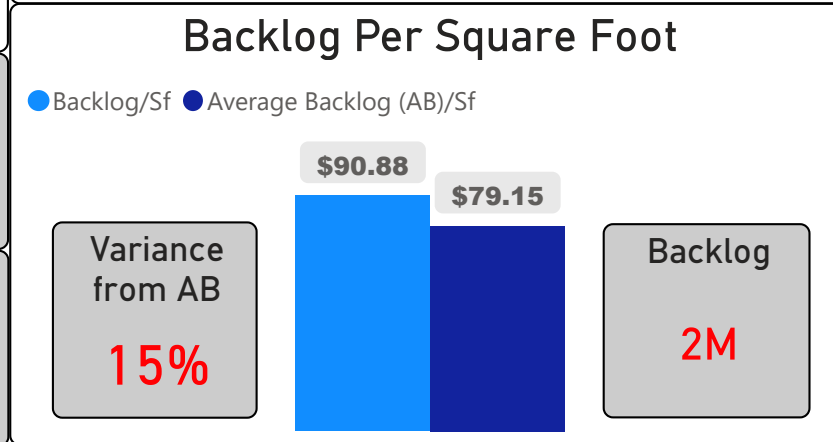

Presteign Heights Elementary School

Presteign Heights Elementary School ▾

JK-5 Elementary Ward 16 Michelle Aarts

173
School Capacity

211
Enrollment

122%
2020 Utilization Rate

229
2025 Proj Enrollment

132%
2025 Utilization Rate