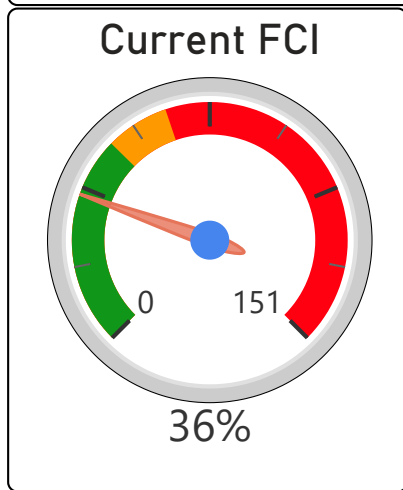

Presteign Heights Elementary School

Presteign Heights Elementary School ▾

JK-5 Elementary Ward 16 Michelle Aarts

173
School Capacity

211
Enrollment

122%
2020 Utilization Rate

229
2025 Proj Enrollment

132%
2025 Utilization Rate

[Go To Google Map](#)

Bing