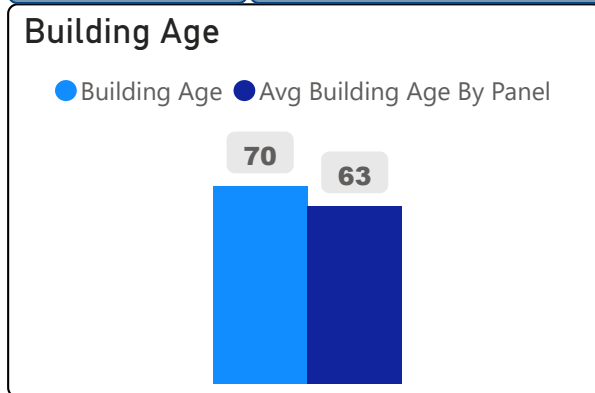

Presteign Heights Elementary School

Presteign Heights Elementary School ▾

JK-5 Elementary Ward 16 Michelle Aarts

173
School Capacity

211
Enrollment

122%
2020 Utilization Rate

229
2025 Proj Enrollment

132%
2025 Utilization Rate