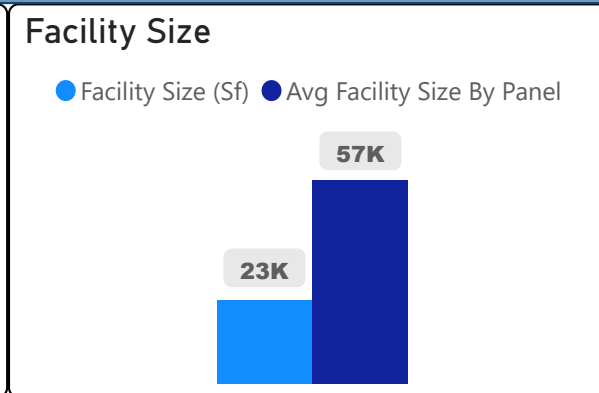

Presteign Heights Elementary School

Presteign Heights Elementary School ▾

JK-5 Elementary Ward 16 Michelle Aarts

173
School Capacity

211
Enrollment

122%
2020 Utilization Rate

229
2025 Proj Enrollment

132%
2025 Utilization Rate