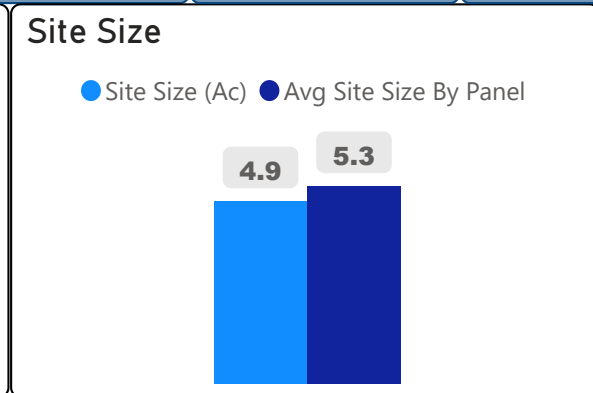

Presteign Heights Elementary School

Presteign Heights Elementary School ▾

JK-5 Elementary Ward 16 Michelle Aarts

173
School Capacity

211
Enrollment

122%
2020 Utilization Rate

229
2025 Proj Enrollment

132%
2025 Utilization Rate