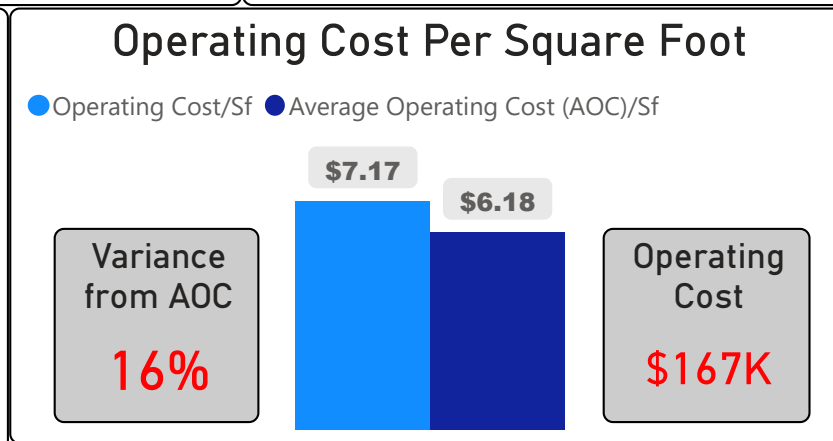

Presteign Heights Elementary School

Presteign Heights Elementary School ▾

JK-5 Elementary Ward 16 Michelle Aarts

173
School Capacity

211
Enrollment

122%
2020 Utilization Rate

229
2025 Proj Enrollment

132%
2025 Utilization Rate