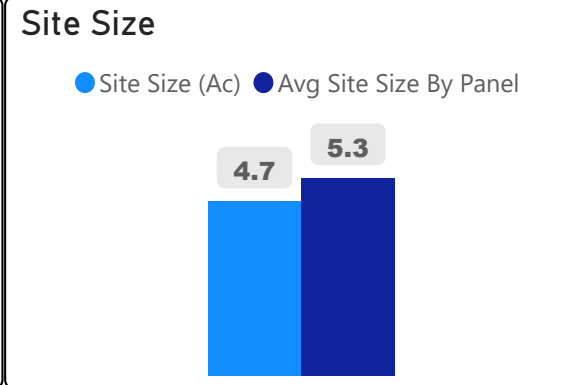

Secord Elementary School

Secord Elementary School

JK-5 Elementary Ward 16 Michelle Aarts

591
School Capacity

645
Enrollment

109%
2020 Utilization Rate

816
2025 Proj Enrollment

138%
2025 Utilization Rate