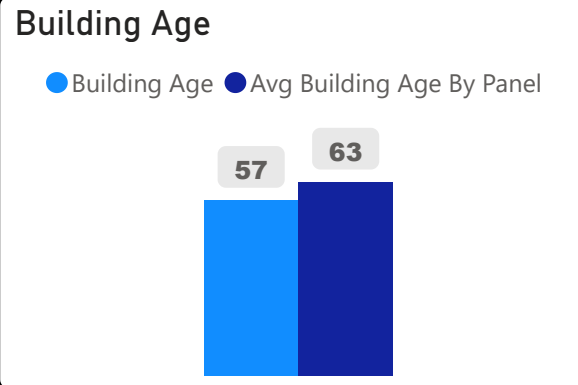

Secord Elementary School

Secord Elementary School

JK-5 Elementary Ward 16 Michelle Aarts

591
School Capacity

645
Enrollment

109%
2020 Utilization Rate

816
2025 Proj Enrollment

138%
2025 Utilization Rate