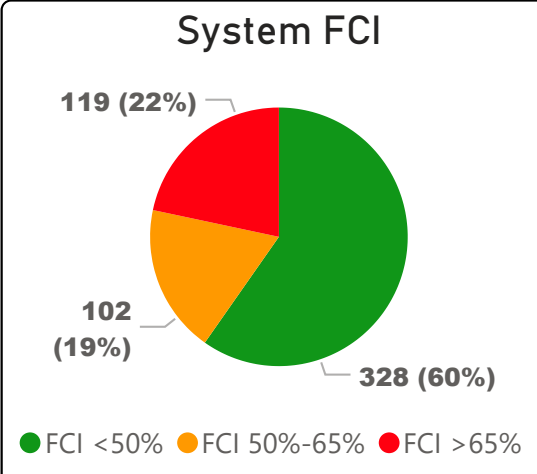

Secord Elementary School

Secord Elementary School

JK-5 Elementary Ward 16 Michelle Aarts

591
School Capacity

645
Enrollment

109%
2020 Utilization Rate

816
2025 Proj Enrollment

138%
2025 Utilization Rate