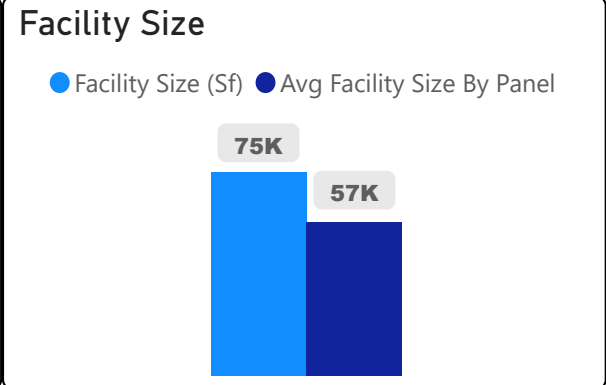

Secord Elementary School

Secord Elementary School

JK-5 Elementary Ward 16 Michelle Aarts

591
School Capacity

645
Enrollment

109%
2020 Utilization Rate

816
2025 Proj Enrollment

138%
2025 Utilization Rate