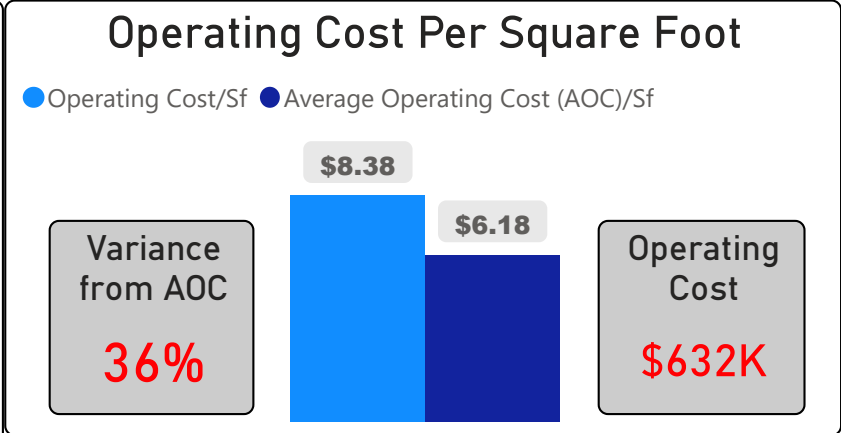

Secord Elementary School

Secord Elementary School

JK-5 Elementary Ward 16 Michelle Aarts

591
School Capacity

645
Enrollment

109%
2020 Utilization Rate

816
2025 Proj Enrollment

138%
2025 Utilization Rate