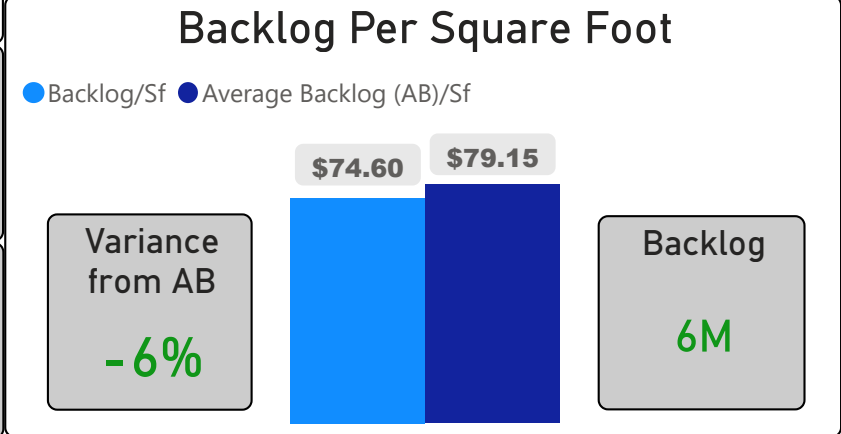

Secord Elementary School

Secord Elementary School

JK-5 Elementary Ward 16 Michelle Aarts

591
School Capacity

645
Enrollment

109%
2020 Utilization Rate

816
2025 Proj Enrollment

138%
2025 Utilization Rate