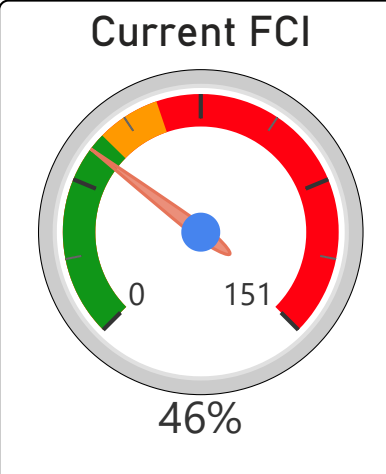

Secord Elementary School

Secord Elementary School

JK-5 Elementary Ward 16 Michelle Aarts

591
School Capacity

645
Enrollment

109%
2020 Utilization Rate

816
2025 Proj Enrollment

138%
2025 Utilization Rate

[Go To Google Map](#)

Bing