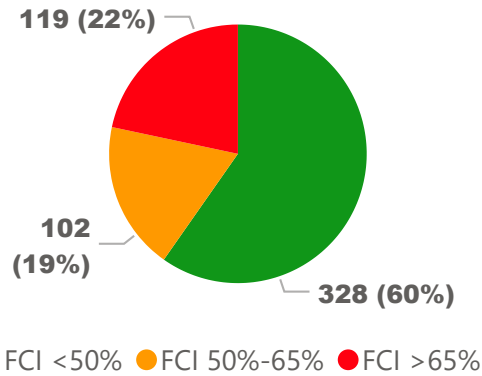

Site Size

● Site Size (Ac) ● Avg Site Size By Panel

Facility Size

● Facility Size (Sf) ● Avg Facility Size By Panel

Current FCI

System FCI

Operating Cost Per Square Foot

● Operating Cost/Sf ● Average Operating Cost (AOC)/Sf

Backlog Per Square Foot

● Backlog/Sf ● Average Backlog (AB)/Sf

153

School Capacity

66

Enrollment

43%

2020 Utilization Rate