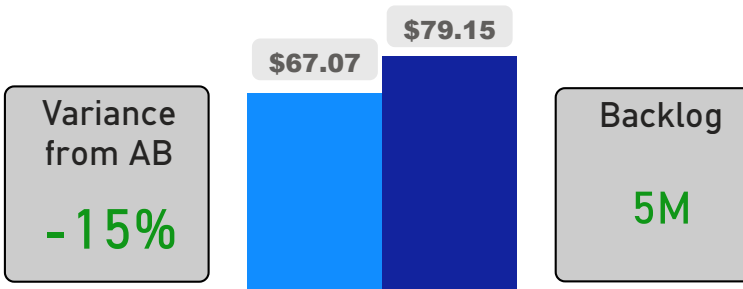

Backlog Per Square Foot

● Backlog/Sf ● Average Backlog (AB)/Sf