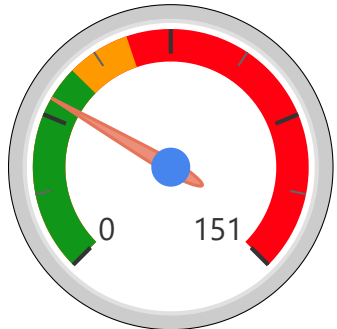

Williamson Road Junior Public School

Williamson Road Junior Public School ▾

JK-6

Elementary

Ward 16

Michelle Aarts

Building Age

● Building Age ● Avg Building Age By Panel

Site Size

● Site Size (Ac) ● Avg Site Size By Panel

Facility Size

● Facility Size (Sf) ● Avg Facility Size By Panel

Current FCI

System FCI

Operating Cost Per Square Foot

● Operating Cost/Sf ● Average Operating Cost (AOC)/Sf

94%

2020 Utilization Rate

93%

2025 Utilization Rate

[Go To Google Map](#)

Bing