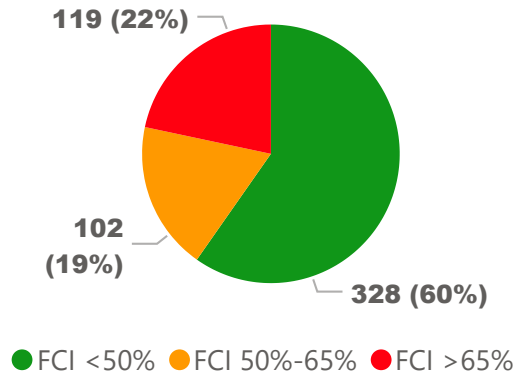

Site Size

● Site Size (Ac) ● Avg Site Size By Panel

Facility Size

● Facility Size (Sf) ● Avg Facility Size By Panel

Current FCI

System FCI

Operating Cost Per Square Foot

● Operating Cost/Sf ● Average Operating Cost (AOC)/Sf

77%

2020 Utilization Rate

73%

2025 Utilization Rate

Go To Google Map

Bing