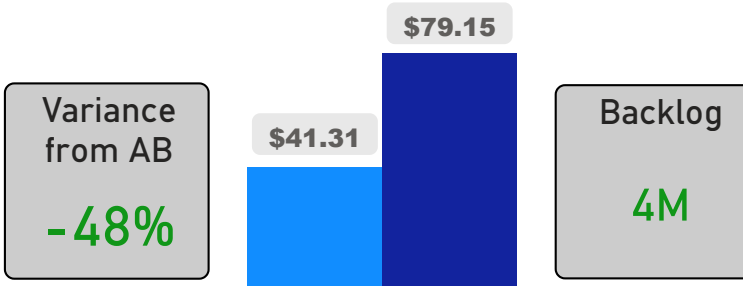

Backlog Per Square Foot

● Backlog/Sf ● Average Backlog (AB)/Sf