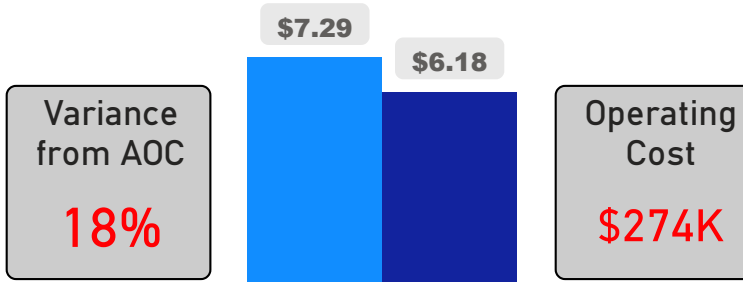

Site Size

● Site Size (Ac) ● Avg Site Size By Panel

Facility Size

● Facility Size (Sf) ● Avg Facility Size By Panel

Current FCI

System FCI

Operating Cost Per Square Foot

● Operating Cost/Sf ● Average Operating Cost (AOC)/Sf