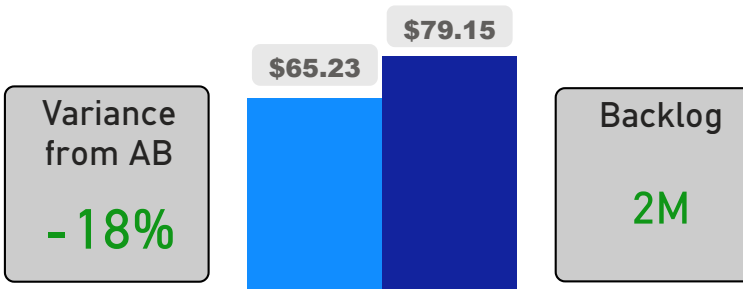

Backlog Per Square Foot

● Backlog/Sf ● Average Backlog (AB)/Sf