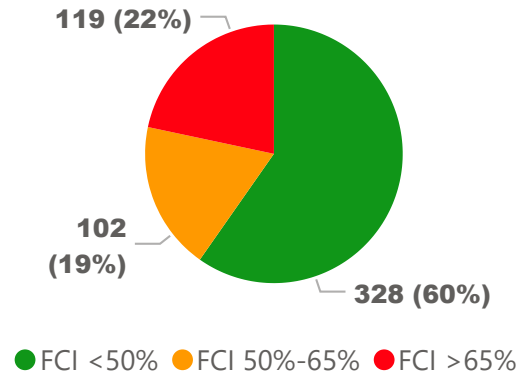

Site Size

● Site Size (Ac) ● Avg Site Size By Panel

Facility Size

● Facility Size (Sf) ● Avg Facility Size By Panel

Current FCI

System FCI

Operating Cost Per Square Foot

● Operating Cost/Sf ● Average Operating Cost (AOC)/Sf

Backlog Per Square Foot

● Backlog/Sf ● Average Backlog (AB)/Sf

349

School Capacity

261

Enrollment

75%

2020 Utilization Rate