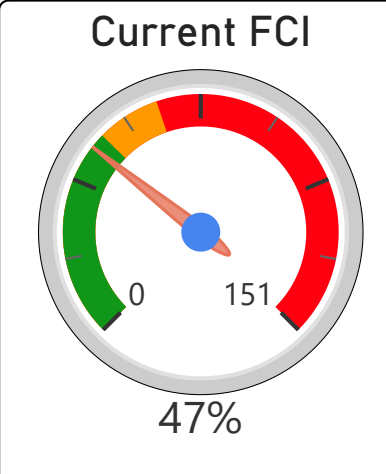

# George Peck Public School

George Peck Public School

JK-8    Elementary    Ward 17    David Smith

**321**  
School Capacity

**238**  
Enrollment

**74%**  
2020 Utilization Rate

**243**  
2025 Proj Enrollment

**76%**  
2025 Utilization Rate

[Go To Google Map](#)

Bing