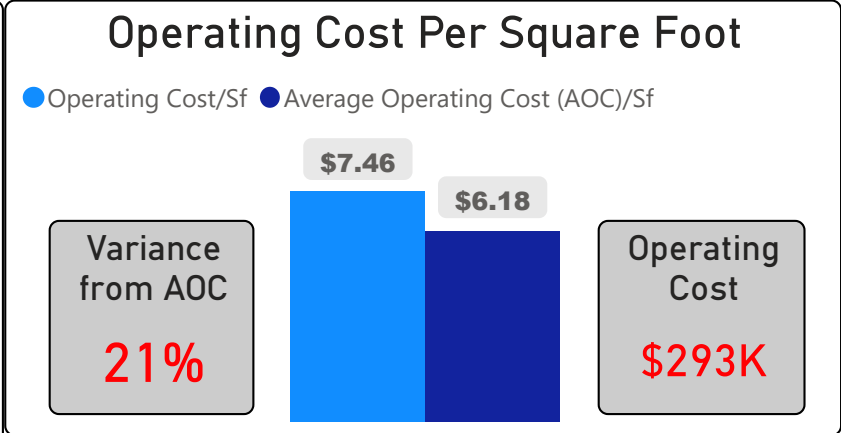

# George Peck Public School

George Peck Public School

JK-8    Elementary    Ward 17    David Smith

**321**  
School Capacity

**238**  
Enrollment

**74%**  
2020 Utilization Rate

**243**  
2025 Proj Enrollment

**76%**  
2025 Utilization Rate

[Go To Google Map](#)

Bing