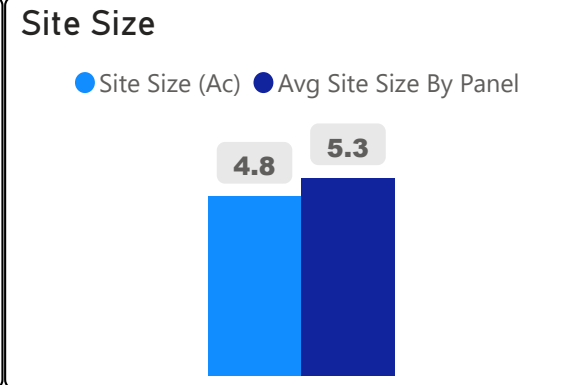

# George Peck Public School

George Peck Public School

JK-8    Elementary    Ward 17    David Smith

**321**  
School Capacity

**238**  
Enrollment

**74%**  
2020 Utilization Rate

**243**  
2025 Proj Enrollment

**76%**  
2025 Utilization Rate

[Go To Google Map](#)

Bing