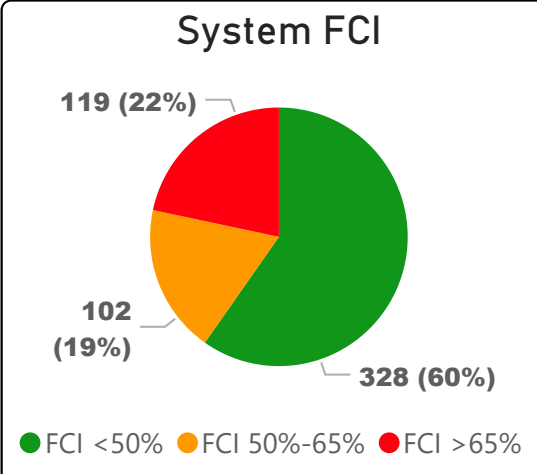

# George Peck Public School

George Peck Public School

JK-8    Elementary    Ward 17    David Smith

**321**  
School Capacity

**238**  
Enrollment

**74%**  
2020 Utilization Rate

**243**  
2025 Proj Enrollment

**76%**  
2025 Utilization Rate

[Go To Google Map](#)

Bing