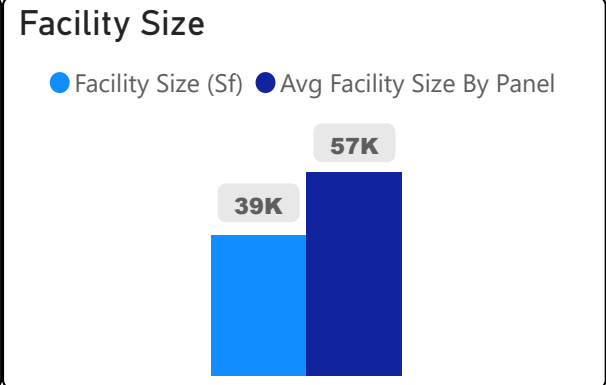

# George Peck Public School

George Peck Public School

JK-8    Elementary    Ward 17    David Smith

**321**  
School Capacity

**238**  
Enrollment

**74%**  
2020 Utilization Rate

**243**  
2025 Proj Enrollment

**76%**  
2025 Utilization Rate

[Go To Google Map](#)

Bing