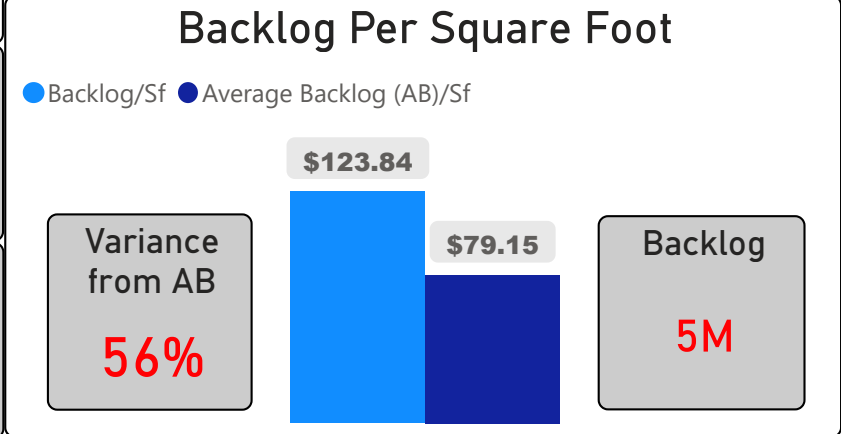

# George Peck Public School

George Peck Public School

JK-8    Elementary    Ward 17    David Smith

**321**  
School Capacity

**238**  
Enrollment

**74%**  
2020 Utilization Rate

**243**  
2025 Proj Enrollment

**76%**  
2025 Utilization Rate

[Go To Google Map](#)

Bing