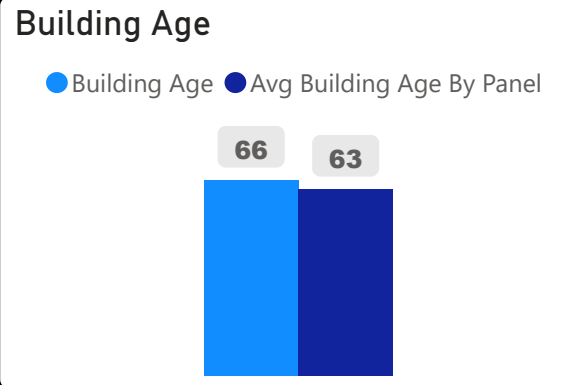

# George Peck Public School

George Peck Public School

JK-8    Elementary    Ward 17    David Smith

**321**  
School Capacity

**238**  
Enrollment

**74%**  
2020 Utilization Rate

**243**  
2025 Proj Enrollment