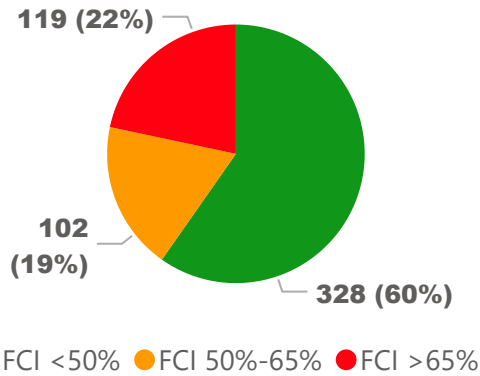

Site Size

● Site Size (Ac) ● Avg Site Size By Panel

Facility Size

● Facility Size (Sf) ● Avg Facility Size By Panel

Current FCI

System FCI

Operating Cost Per Square Foot

● Operating Cost/Sf ● Average Operating Cost (AOC)/Sf

Backlog Per Square Foot

● Backlog/Sf ● Average Backlog (AB)/Sf

751

School Capacity

624

Enrollment

83%

2020 Utilization Rate