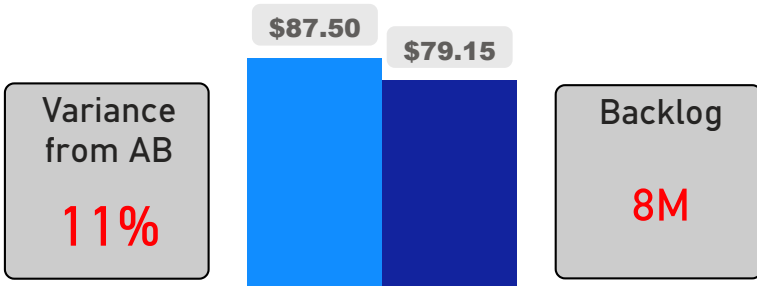

Site Size

● Site Size (Ac) ● Avg Site Size By Panel

Facility Size

● Facility Size (Sf) ● Avg Facility Size By Panel

Current FCI

System FCI

Operating Cost Per Square Foot

● Operating Cost/Sf ● Average Operating Cost (AOC)/Sf

Backlog Per Square Foot

● Backlog/Sf ● Average Backlog (AB)/Sf

751

School Capacity

624

Enrollment

83%

2020 Utilization Rate