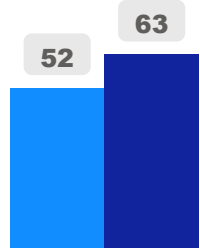

John McCrae Public School

John McCrae Public School

JK-8

Elementary

Ward 17

David Smith

Building Age

● Building Age ● Avg Building Age By Panel