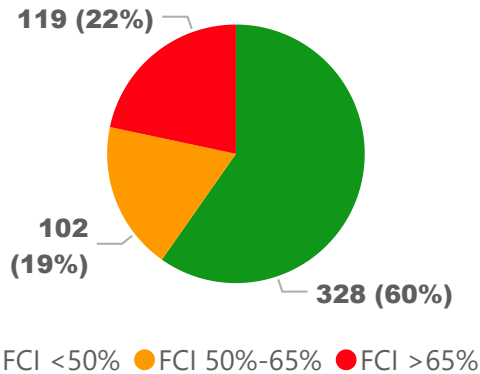

Site Size

● Site Size (Ac) ● Avg Site Size By Panel

Facility Size

● Facility Size (Sf) ● Avg Facility Size By Panel

Current FCI

System FCI

Operating Cost Per Square Foot

● Operating Cost/Sf ● Average Operating Cost (AOC)/Sf

Backlog Per Square Foot

● Backlog/Sf ● Average Backlog (AB)/Sf

[Go To Google Map](#)

309

School Capacity

299

Enrollment

97%