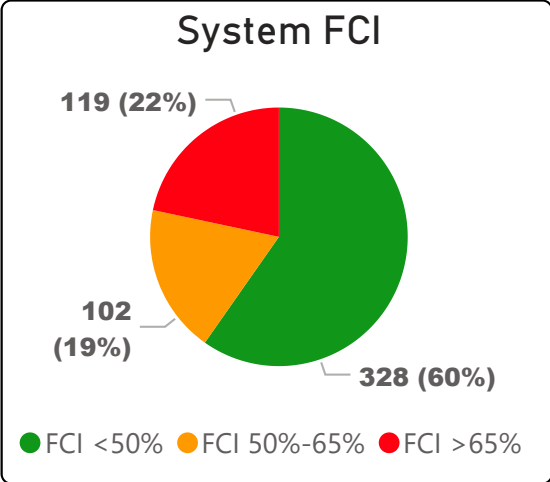

Wexford Collegiate School for the Arts

Wexford Collegiate School for the A... ▾

9-12 Secondary Ward 17 David Smith

1,155
School Capacity

1,067
Enrollment

92%
2020 Utilization Rate

1,235
2025 Proj Enrollment

107%
2025 Utilization Rate

[Go To Google Map](#)