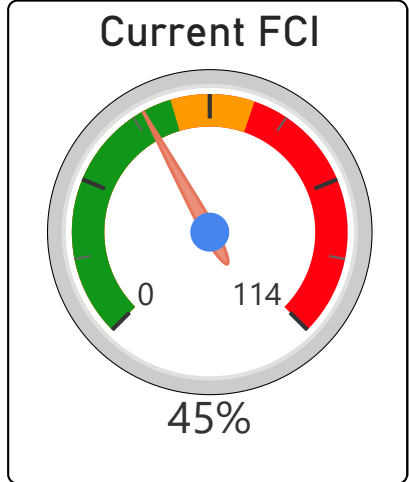

Wexford Collegiate School for the Arts

Wexford Collegiate School for the A... ▾

9-12 Secondary Ward 17 David Smith

1,155
School Capacity

1,067
Enrollment

92%
2020 Utilization Rate

1,235
2025 Proj Enrollment

107%
2025 Utilization Rate

[Go To Google Map](#)