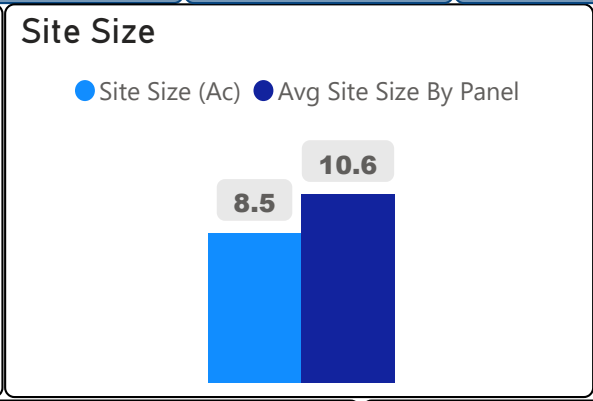

Wexford Collegiate School for the Arts

Wexford Collegiate School for the A... ▾

9-12 Secondary Ward 17 David Smith

1,155
School Capacity

1,067
Enrollment

92%
2020 Utilization Rate

1,235
2025 Proj Enrollment

107%
2025 Utilization Rate

[Go To Google Map](#)