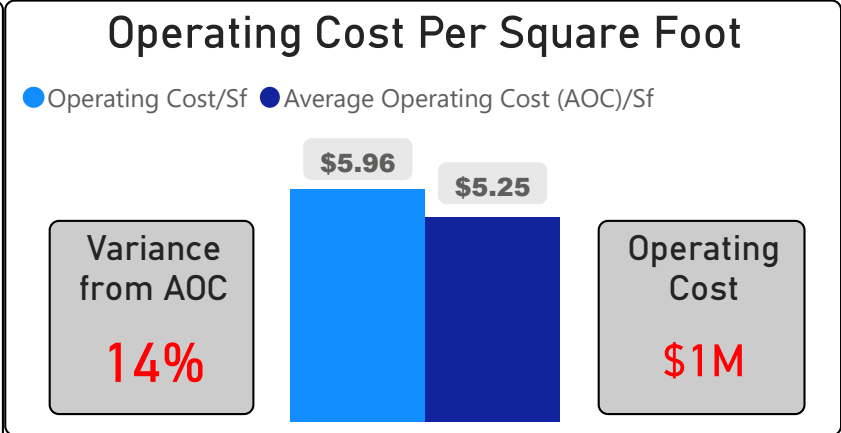

Wexford Collegiate School for the Arts

Wexford Collegiate School for the A... ▾

9-12 Secondary Ward 17 David Smith

1,155
School Capacity

1,067
Enrollment

92%
2020 Utilization Rate

1,235
2025 Proj Enrollment