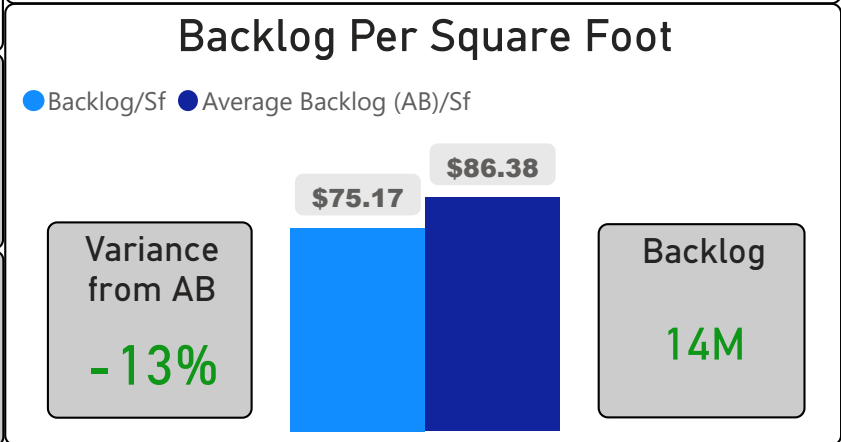

Wexford Collegiate School for the Arts

Wexford Collegiate School for the A... ▾

9-12 Secondary Ward 17 David Smith

1,155
School Capacity

1,067
Enrollment

92%
2020 Utilization Rate

1,235
2025 Proj Enrollment