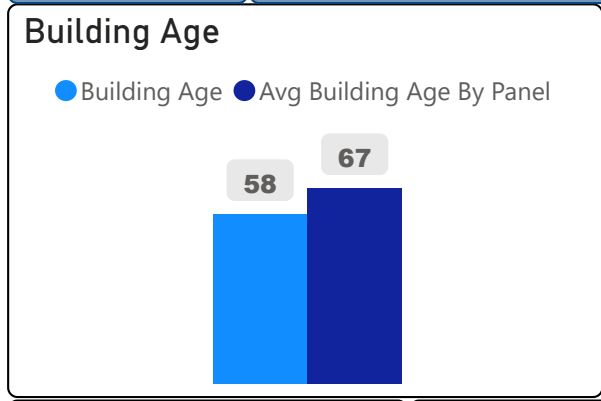

Wexford Collegiate School for the Arts

Wexford Collegiate School for the A... ▾

9-12 Secondary Ward 17 David Smith

1,155
School Capacity

1,067
Enrollment

92%
2020 Utilization Rate

1,235
2025 Proj Enrollment