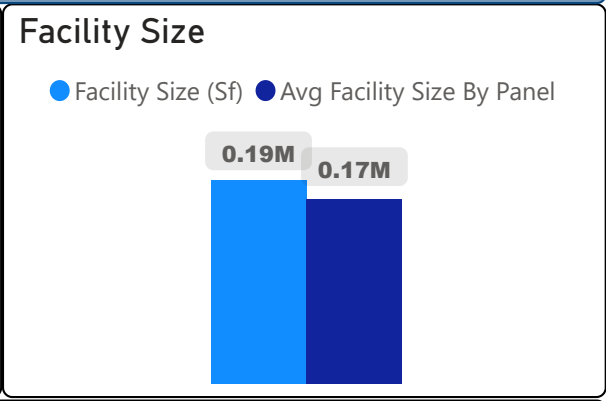

Wexford Collegiate School for the Arts

Wexford Collegiate School for the A... ▾

9-12 Secondary Ward 17 David Smith

1,155
School Capacity

1,067
Enrollment

92%
2020 Utilization Rate

1,235
2025 Proj Enrollment

107%
2025 Utilization Rate

[Go To Google Map](#)