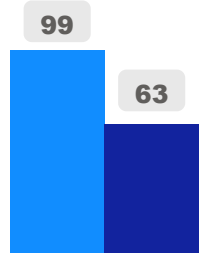

Birch Cliff Heights Public School

Birch Cliff Heights Public School

JK-8

Elementary

Ward 18

Parthi Kandavel

Building Age

● Building Age ● Avg Building Age By Panel