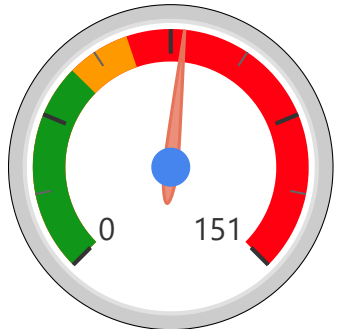

Site Size

● Site Size (Ac) ● Avg Site Size By Panel

Facility Size

● Facility Size (Sf) ● Avg Facility Size By Panel

Current FCI

System FCI

Operating Cost Per Square Foot

● Operating Cost/Sf ● Average Operating Cost (AOC)/Sf

91%

2020 Utilization Rate

84%

2025 Utilization Rate

[Go To Google Map](#)

Bing