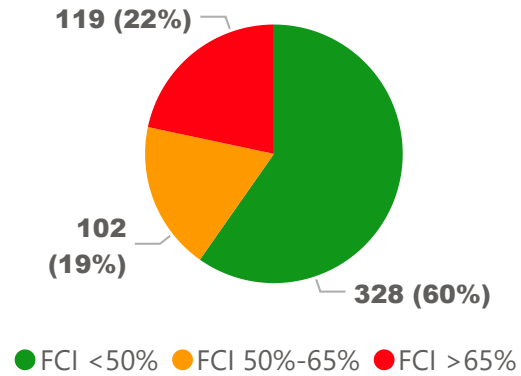

Site Size

● Site Size (Ac) ● Avg Site Size By Panel

Facility Size

● Facility Size (Sf) ● Avg Facility Size By Panel

Current FCI

System FCI

Operating Cost Per Square Foot

● Operating Cost/Sf ● Average Operating Cost (AOC)/Sf

91%

2020 Utilization Rate

84%

2025 Utilization Rate

[Go To Google Map](#)

Bing