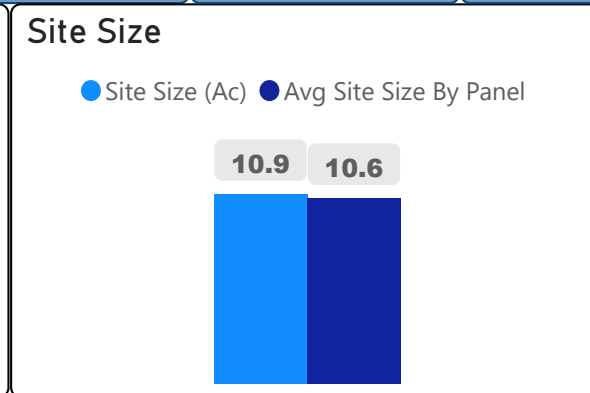

Birchmount Park Collegiate Institute

Birchmount Park Collegiate Institute

9-12 Secondary Ward 18 Parthi Kandavel

1,107
School Capacity

844
Enrollment

76%
2020 Utilization Rate

898
2025 Proj Enrollment

81%
2025 Utilization Rate