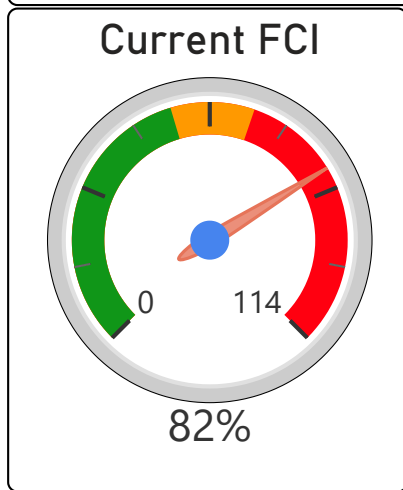

Birchmount Park Collegiate Institute

Birchmount Park Collegiate Institute

9-12 Secondary Ward 18 Parthi Kandavel

1,107
School Capacity

844
Enrollment

76%
2020 Utilization Rate

898
2025 Proj Enrollment

81%
2025 Utilization Rate

[Go To Google Map](#)