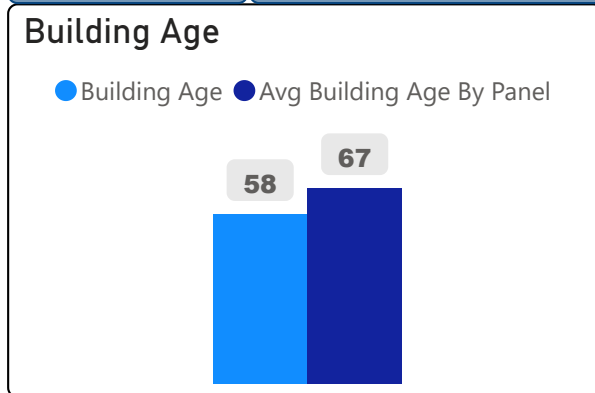

Birchmount Park Collegiate Institute

Birchmount Park Collegiate Institute

9-12 Secondary Ward 18 Parthi Kandavel

1,107
School Capacity

844
Enrollment

76%
2020 Utilization Rate

898
2025 Proj Enrollment

81%
2025 Utilization Rate