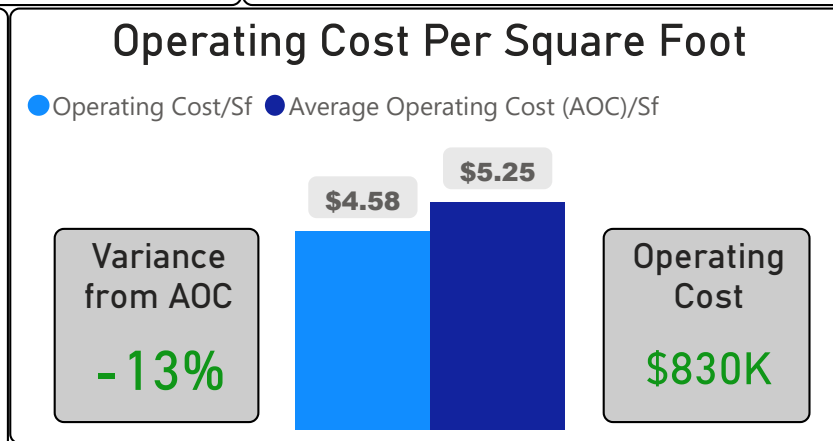

Birchmount Park Collegiate Institute

Birchmount Park Collegiate Institute

9-12 Secondary Ward 18 Parthi Kandavel

1,107
School Capacity

844
Enrollment

76%
2020 Utilization Rate

898
2025 Proj Enrollment

81%
2025 Utilization Rate