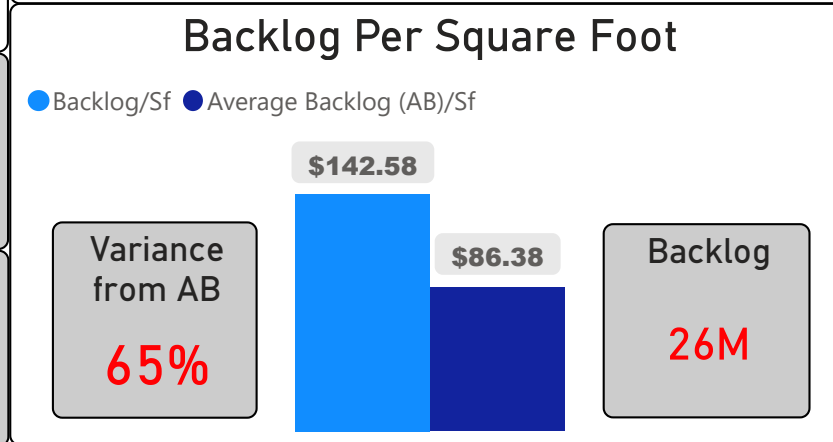

Birchmount Park Collegiate Institute

Birchmount Park Collegiate Institute

9-12 Secondary Ward 18 Parthi Kandavel

1,107
School Capacity

844
Enrollment

76%
2020 Utilization Rate

898
2025 Proj Enrollment

81%
2025 Utilization Rate