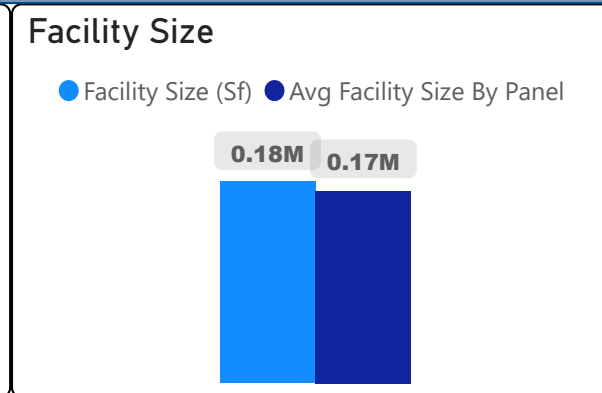

Birchmount Park Collegiate Institute

Birchmount Park Collegiate Institute

9-12 Secondary Ward 18 Parthi Kandavel

1,107
School Capacity

844
Enrollment

76%
2020 Utilization Rate

898
2025 Proj Enrollment

81%
2025 Utilization Rate