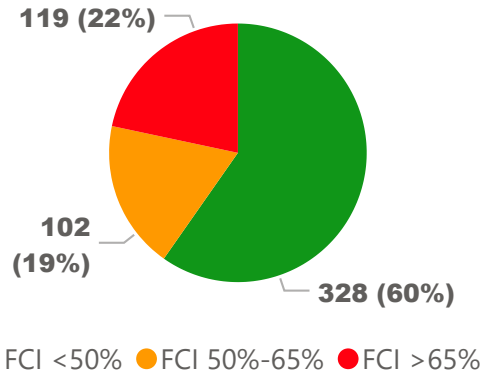

Site Size

● Site Size (Ac) ● Avg Site Size By Panel

Facility Size

● Facility Size (Sf) ● Avg Facility Size By Panel

Current FCI

System FCI

Operating Cost Per Square Foot

● Operating Cost/Sf ● Average Operating Cost (AOC)/Sf

Backlog Per Square Foot

● Backlog/Sf ● Average Backlog (AB)/Sf

323

School Capacity

333

Enrollment

103%

2020 Utilization Rate